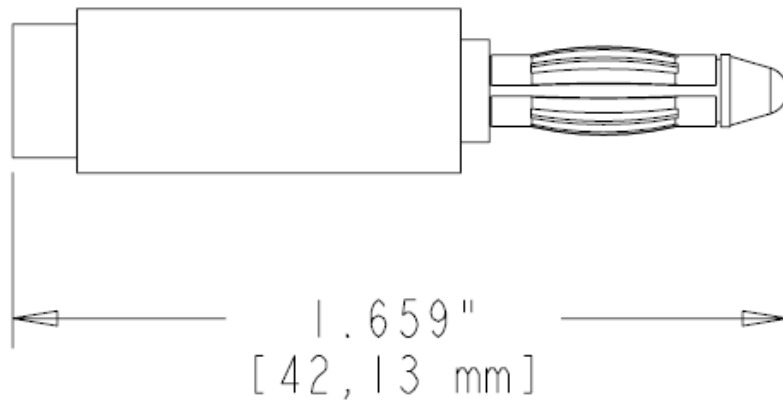

Part Number: BU-00226- *
Description: Banana Plug With 8-32 Thread
2208

- Banana Plug With 8-32 Thread
- Nine leaf cage spring 4 mm banana plug
- Material: Banana Plug: nickel-plated brass body; Spring: nickel-plated phosphor copper; Insulator: ABS
- Length: 1.66" (42.13 mm)
- *Std. Colors: -0 Black, -2 Red
- Rating: 1000 Volts, 15 Amps (hands free)
- RoHS Compliant