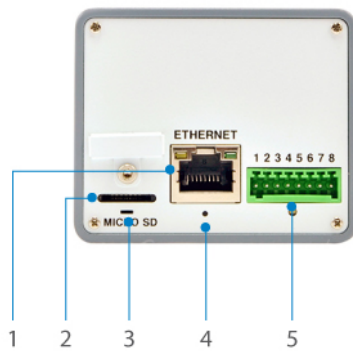

FCS-1153 2022 22: 1

! Mounting kits are to be ordered separately.

Fixed Network Camera, 5-Megapixel, PoE 802.3af, Day & Night

1. Ethernet Port
2. Memory Card Slot
3. Power LED
4. Reset Button
5. Audio Input/ Output & Digital Input/ Output

6. DC Iris Port

Key Features

- 5-Megapixel (2592 x 1944) Resolution
- 2x Micro SDHC/SDXC Slot
- 2x: H.264/MJPEG
- 2x 2x 2x 2x 2x IR-2x
- Power support: PoE (IEEE 802.3af)
- 2x 64-bit 2x 2x (OneSecure App 2x)

UPnP, SNMP, Bonjour

**Image Sensor:**

5-Megapixel 1/3.2" Progressive Scan CMOS

Connectors and Cabling:

1 x RJ-45 10/100 Mbps PoE Port

1 x Auto Iris (DC Drive)

I/O terminal block (1 DI/1 DO)

Modularity:

1 x MicroSDHC/ MicroSDXC card slot

Button:

Reset Button

Indicator:

Power

Lens:

Fixed focal, Fixed iris, Manual focus, f2.93mm, F2.0

IR Cut Filter: