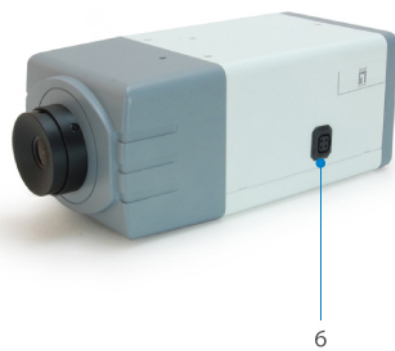

FCS-1153 2022 22: 1

! Mounting kits are to be ordered separately.

Fixed Network Camera, 5-Megapixel, PoE 802.3af, Day & Night

1. Ethernet Port
2. Memory Card Slot
3. Power LED
4. Reset Button
5. Audio Input/ Output & Digital Input/ Output

6. DC Iris Port

Key Features

- 5-Megapixel (2592 x 1944) Resolution
- 2x Micro SDHC/SDXC Slot
- 2x: H.264/MJPEG
- 2x 2x 2x 2x 2x IR-2x
- Power support: PoE (IEEE 802.3af)
- 2x 64-bit 2x 2x (OneSecure App 2x)

1 x MicroSDHC/ MicroSDXC card slot

Button:

Reset Button

Indicator:

Power

Lens:

Fixed focal, Fixed iris, Manual focus, f2.93mm, F2.0

IR Cut Filter: