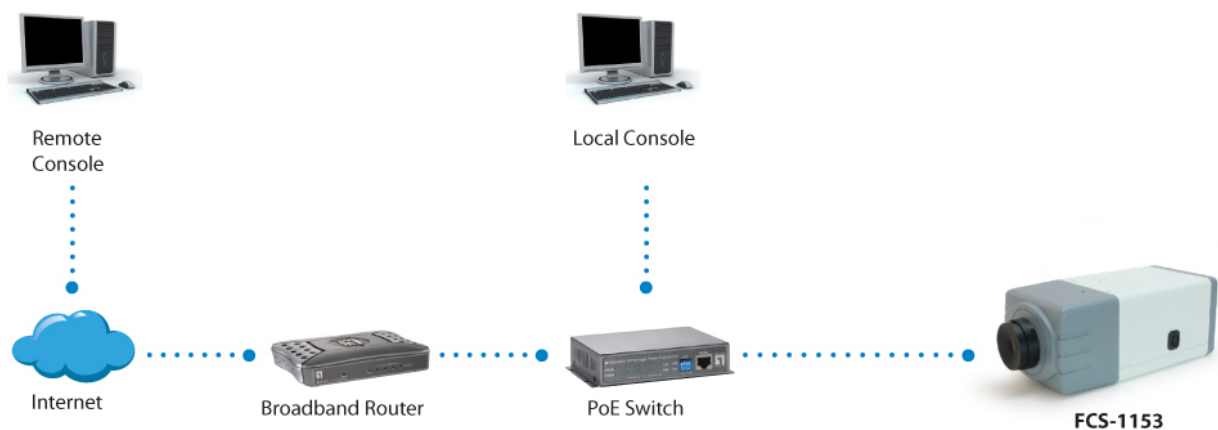

Storage Capacity:

SD/MicroSD memory card of up to 64GB

Frame Rate:

15fps at 2592 x 1944; 15 fps at 2048x1536; 30 fps at 1920 x 1080; 30 fps at 1280 x 720; 30 fps at 640 x 480; 15 fps at 320 x 240

Minimum illumination:

Color: 0.1 lux

B/W: 0.05 lux at F2.0

Environment

Temperature (°C):

Operating: -10°C ~ 50°C

Humidity (Non-condensing):

Operating: 10% ~ 85%

Physical Specifications

Dimensions (W x D x H mm):

67 x 169 x 65 mm

Weight (g):

438 g

Others

Approval and Compliance:

CE, FCC, ONVIF

Deployment:

Wall Mount

Operation Systems:

Microsoft Windows 8/7/Vista/XP

Order Information

FCS-1153