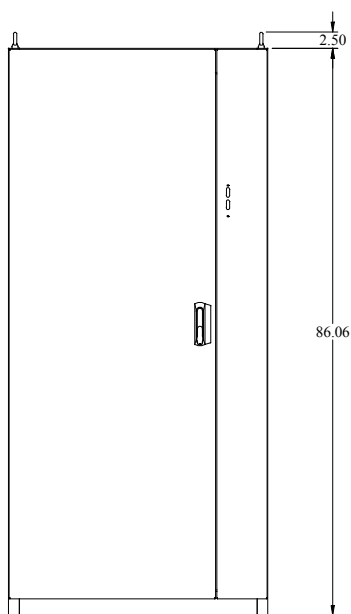

PART No. IFMD20105

For more information visit

www.hammondmg.com

Data subject to change without notice

Isometric drawing Not to Scale

TOP VIEW

FRONT VIEW

FRONT DOOR REMOVED

LEFT SIDE VIEW

REAR VIEW

BOTTOM VIEW