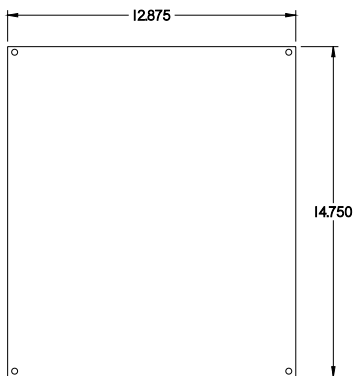

**PART No. 1414O6**

for more information visit  
[www.hammfg.com](http://www.hammfg.com)

Data subject to change without notice

TOP VIEW

ISOMETRIC VIEW

BACK VIEW

LEFT SIDE VIEW

FRONT VIEW

RIGHT SIDE VIEW

INNER PANEL

BOTTOM VIEW