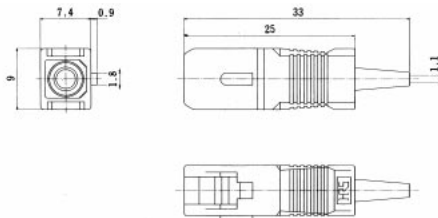

Short Boot Type (Applicable cable diameter: 3 mm)

HRS No.	Product Number	Applicable Cable Diameter	Color of Boot
CL704-0245-0	HSC-PH3-A4	ø3mm	Yellow

Short Boot Type (Applicable cable diameter: 2 mm)

HRS No.	Product Number	Applicable Cable Diameter	Color of Boot
CL704-0244-8	HSC-PH2-A4	ø2mm	Blue

For ø0.9mm Optical Fiber Cable

HRS No.	Product Number	Applicable Cable Diameter	Color of Boot	Polishing
CL704-0118-3-05	HSC-PH1-A (05)	ø0.9mm Optical fiber cable	Blue	PC
CL704-3005-3	HSC-PH1-A5	ø0.9mm Optical fiber cable	Green	APC