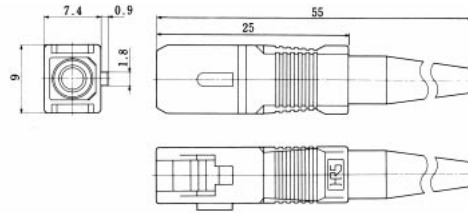

Simplex Type

Manual Coupling / Decoupling Type Plug Housing

HRS No.	Product Number	Applicable Cable Diameter	Color of Boot	Polishing	Notes
CL704-0016-3	HSC-PH2-A2	ø2mm	Blue	PC	NTT SC corresponding items
CL704-0016-3 (18)	HSC-PH2-A2 (18)		Light purple	AdPC	
CL704-3003-8	HSC-PH2-A5		Green	APC	
CL704-0017-6	HSC-PH3-A2	ø3mm	Blue	PC	NTT SC corresponding items
CL704-0017-6(18)	HSC-PH3-A2(18)		Light purple	AdPC	
CL704-3004-0	HSC-PH3-A5		Green	APC	

Short Boot Type (Applicable cable diameter: 3 mm)

HRS No.	Product Number	Applicable Cable Diameter	Color of Boot
CL704-0245-0	HSC-PH3-A4	ø3mm	Yellow

Short Boot Type (Applicable cable diameter: 2 mm)

HRS No.	Product Number	Applicable Cable Diameter	Color of Boot
CL704-0244-8	HSC-PH2-A4	ø2mm	Blue

For ø0.9mm Optical Fiber Cable

HRS No.	Product Number	Applicable Cable Diameter	Color of Boot	Polishing
CL704-0118-3-05	HSC-PH1-A (05)	ø0.9mm Optical fiber cable	Blue	PC
CL704-3005-3	HSC-PH1-A5	ø0.9mm Optical fiber cable	Green	APC