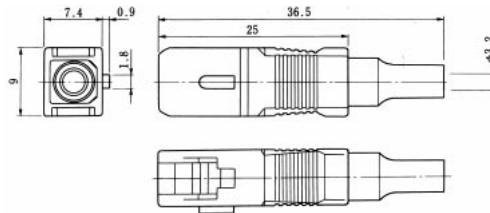

Simplex Type

Manual Coupling / Decoupling Type Plug Housing

HRS No.	Product Number	Applicable Cable Diameter	Color of Boot	Polishing	Notes
CL704-0016-3	HSC-PH2-A2	ø2mm	Blue	PC	NTT SC corresponding items
CL704-0016-3 (18)	HSC-PH2-A2 (18)		Light purple	AdPC	
CL704-3003-8	HSC-PH2-A5		Green	APC	
CL704-0017-6	HSC-PH3-A2	ø3mm	Blue	PC	NTT SC corresponding items
CL704-0017-6(18)	HSC-PH3-A2(18)		Light purple	AdPC	
CL704-3004-0	HSC-PH3-A5		Green	APC	

Short Boot Type (Applicable cable diameter: 3 mm)

HRS No.	Product Number	Applicable Cable Diameter	Color of Boot
CL704-0245-0	HSC-PH3-A4	ø3mm	Yellow

Short Boot Type (Applicable cable diameter: 2 mm)

HRS No.	Product Number	Applicable Cable Diameter	Color of Boot
CL704-0244-8	HSC-PH2-A4	ø2mm	Blue

For ø0.9mm Optical Fiber Cable

HRS No.	Product Number	Applicable Cable Diameter	Color of Boot	Polishing
CL704-0118-3-05	HSC-PH1-A (05)	ø0.9mm Optical fiber cable	Blue	PC
CL704-3005-3	HSC-PH1-A5	ø0.9mm Optical fiber cable	Green	APC