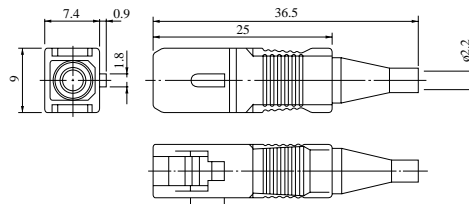

Simplex Type

Manual Coupling / Decoupling Type Plug Housing

HRS No.	Product Number	Applicable Cable Diameter	Color of Boot	Polishing	Notes
CL704-0016-3	HSC-PH2-A2	ø2mm	Blue	PC	NTT SC corresponding items
CL704-0016-3 (18)	HSC-PH2-A2 (18)		Light purple	AdPC	
CL704-3003-8	HSC-PH2-A5		Green	APC	
CL704-0017-6	HSC-PH3-A2	ø3mm	Blue	PC	NTT SC corresponding items
CL704-0017-6(18)	HSC-PH3-A2(18)		Light purple	AdPC	
CL704-3004-0	HSC-PH3-A5		Green	APC	

Short Boot Type (Applicable cable diameter: 3 mm)

HRS No.	Product Number	Applicable Cable Diameter	Color of Boot
CL704-0245-0	HSC-PH3-A4	ø3mm	Yellow

Short Boot Type (Applicable cable diameter: 2 mm)

HRS No.	Product Number	Applicable Cable Diameter	Color of Boot
CL704-0244-8	HSC-PH2-A4	ø2mm	Blue

For ø0.9mm Optical Fiber Cable

HRS No.	Product Number	Applicable Cable Diameter	Color of Boot	Polishing
CL704-0118-3-05	HSC-PH1-A (05)	ø0.9mm Optical fiber cable	Blue	PC
CL704-3005-3	HSC-PH1-A5	ø0.9mm Optical fiber cable	Green	APC