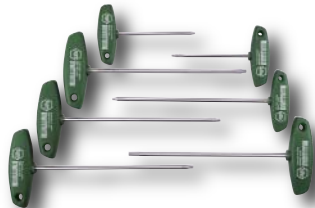

Wiha TORX® T-handle

364 TORX®, with Wiha-T-handle

Blade high alloy chrome-vanadium-molybdenum steel, hardened, hard chrome finish. Wiha T-handle high quality plastic, impact resistant.

Item	Star	Double	Single	Double	Single	Double	Single	Double	Single	Double	Single	Double	Single
No.	Size	mm	Inch	mm	Inch	mm	Inch	lbs	pkg.				
364 09	T9	100	3.9	4.0	5/32	80	3.1	.07	10				
364 10	T10	100	3.9	4.0	5/32	80	3.1	.07	10				
364 15	T15	100	3.9	4.0	5/32	80	3.1	.07	10				
364 17	T15	200	7.9	5.5	7/32	80	3.1	.13	10				
364 20	T20	100	3.9	4.0	5/32	100	3.9	.10	10				
364 22	T20	200	7.9	5.5	7/32	100	3.9	.17	10				
364 25	T25	100	3.9	4.0	5/32	100	3.9	.11	10				
364 27	T25	200	7.9	5.5	7/32	100	3.9	.17	10				
364 30	T27	100	3.9	5.5	7/32	100	3.9	.14	10				
364 32	T27	200	7.9	5.5	7/32	100	3.9	.17	10				
364 35	T30	100	3.9	7.9	6.0	100	3.9	.14	10				
364 37	T30	200	7.9	6.0	1/4	100	3.9	.19	10				
364 40	T40	100	3.9	7.0	9/32	100	3.9	.16	10				
364 42	T40	200	7.9	7.0	9/32	100	3.9	.23	10				
364 45	T45	150	5.9	8.0	5/16	120	4.7	.29	10				
364 50	T50	150	5.9	9.0	3/8	120	4.7	.30	10				
364 52	T50	250	9.8	9.0	3/8	120	4.7	.45	10				

364 92 Set 7 Pc. TORX® T-handle.

Blade CVM steel, hardened, hard chrome finish. Wiha-T-handle high quality plastic, impact resistant.

Item	Star	Double	Star	Double	Double	Single	
No.	Size	mm	Size	mm	lbs.		
364 92	364 09	T9	100	364 27	T25	200	1.24
	364 10	T10	100	364 32	T27	200	
	364 17	T15	200	364 37	T30	200	
	364 22	T20	200				

NEW
From Wiha

#36493

- Blade high alloy chrome-vanadium-molybdenum steel, hardened, hard chrome finish

- Wiha T-handle high quality plastic, impact resistant

Wiha TORX® Short Arm L-keys

363 TORX® L-key, Short Arm