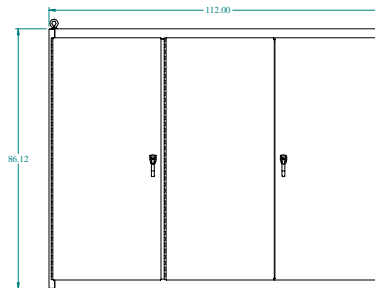

**PART No. 1422MD320**

for more information visit  
[www.hammfg.com](http://www.hammfg.com)  
Data subject to change without notice  
Isometric drawing Not to Scale

ISOMETRIC VIEW

TOP VIEW

INNER PANEL

INNER PANEL

BACK SIDE VIEW

LEFT SIDE VIEW

FRONT VIEW

RIGHT SIDE VIEW

BOTTOM VIEW