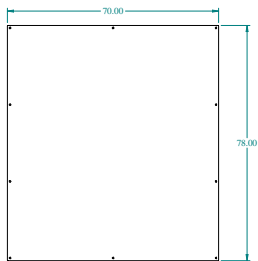

**PART No. 1422MD320**

for more information visit  
[www.hammfg.com](http://www.hammfg.com)  
Data subject to change without notice  
Isometric drawing Not to Scale

ISOMETRIC VIEW

TOP VIEW

INNER PANEL

INNER PANEL

BACK SIDE VIEW

LEFT SIDE VIEW

FRONT VIEW

RIGHT SIDE VIEW

BOTTOM VIEW