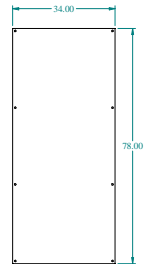

**PART No. 1422MD320**

for more information visit  
[www.hammfg.com](http://www.hammfg.com)  
Data subject to change without notice  
Isometric drawing Not to Scale

ISOMETRIC VIEW

TOP VIEW

INNER PANEL

INNER PANEL

BACK SIDE VIEW

LEFT SIDE VIEW

FRONT VIEW

RIGHT SIDE VIEW

BOTTOM VIEW