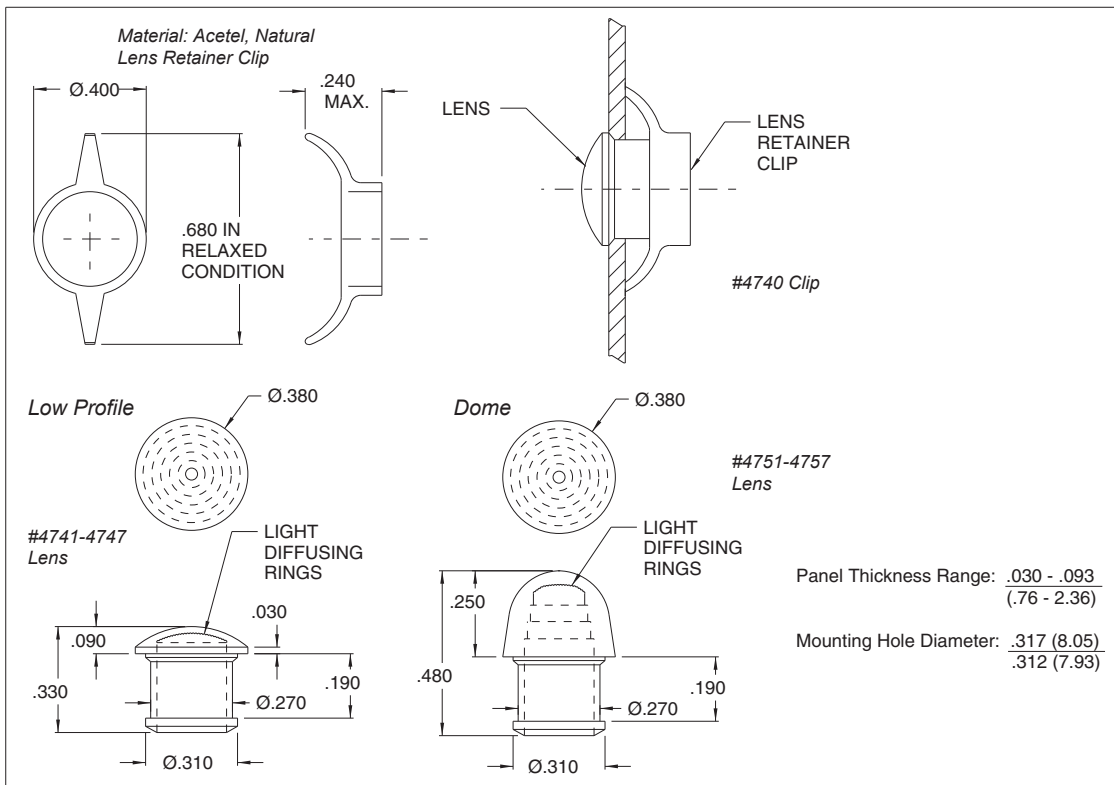

Lens Retainer Clip

Description and Features

Series 4740, 4750 Lenses

Mounting: Rear snap-on to lens models 4741, 4751. Will snapfit into .030-.093 thick panel in a .312-.317 mounting hole.

Lens: Polycarbonate

Clip: Natural acetal

Note: Order model 4740 lens retainer clip and appropriate lens separately.

Lens Color	Low Profile Model No.	Dome Model No.
Red	4741	4751
Clear	4742	4752
Amber	4743	4753
White	4744	4754
Green	4755	4755
Blue	4746	4756
Yellow	4747	4757

Outline Dimensions

All dimensions are in inches.