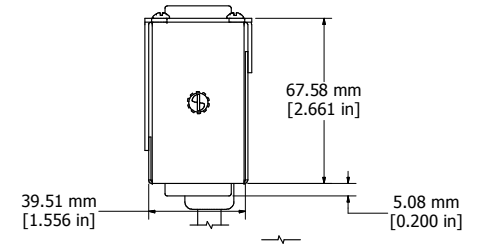

ASSEMBLY - VIEW FROM FRONT

ISOMETRIC VIEW

ASSEMBLY - VIEW FROM BOTTOM

ASSEMBLY - VIEW FROM SIDE

SECTION A-A

1583H12A1BKX
Finish - Front - Black Painted Steel
Back - Black Painted Steel
Rated - 125 VAC, 60 Hz, 15 Amps
Approvals - CSA Certified Standards C22.2 (No. 21-95, 42-99)
- UL Recognized Standard UL1363
Cord Length
1583H12A1BKX - 6' Foot Power Cord (NEMA 5-15P)
1583H12B1BKX - 15' Foot Power Cord (NEMA 5-15P)