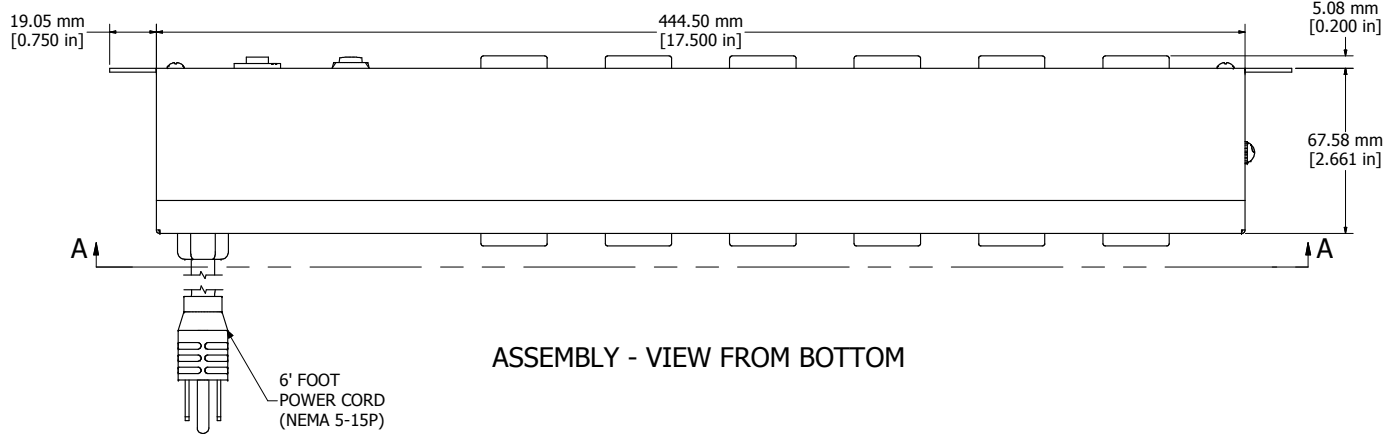

ASSEMBLY - VIEW FROM FRONT

ISOMETRIC VIEW

ASSEMBLY - VIEW FROM BOTTOM

ASSEMBLY - VIEW FROM SIDE

SECTION A-A

1583H12A1BKX
Finish - Front - Black Painted Steel
Back - Black Painted Steel
Rated - 125 VAC, 60 Hz, 15 Amps
Approvals - CSA Certified Standards C22.2 (No. 21-95, 42-99)
- UL Recognized Standard UL1363
Cord Length
1583H12A1BKX - 6' Foot Power Cord (NEMA 5-15P)
1583H12B1BKX - 15' Foot Power Cord (NEMA 5-15P)