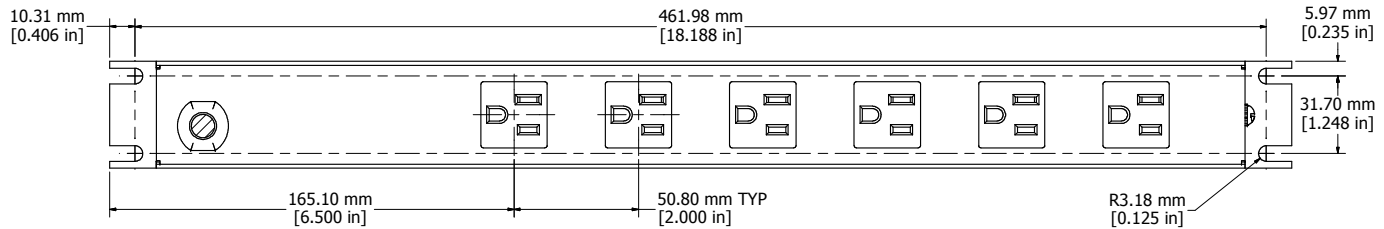

ASSEMBLY - VIEW FROM FRONT

ISOMETRIC VIEW

ASSEMBLY - VIEW FROM BOTTOM

ASSEMBLY - VIEW FROM SIDE

SECTION A-A

1583H12A1BKX
Finish - Front - Black Painted Steel
Back - Black Painted Steel
Rated - 125 VAC, 60 Hz, 15 Amps
Approvals - CSA Certified Standards C22.2 (No. 21-95, 42-99)
- UL Recognized Standard UL1363
Cord Length
1583H12A1BKX - 6' Foot Power Cord (NEMA 5-15P)
1583H12B1BKX - 15' Foot Power Cord (NEMA 5-15P)