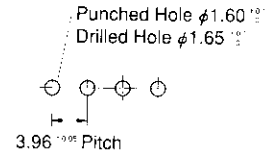

Wire to Board Connectors

Economy Power (EP) Connectors

Header Assembly/3.96mm and 7.92mm pitch

3.96mm pitch

Material and Finish :

Housing—UL94V-0 rated, glass reinforced PBT
Colors—natural, yellow, blue, red, black and green
Post—Tin plated 1.14 mm square brass

PC Board Layout
Acceptable Board Thickness : 1.6

No. of Pos	Dimension A	Part No. Header Assembly						Part No. (pieces supplied in tube per tube)
		natural	yellow	blue	red	black	green	
2	7.86	1-1123723-2	2-1123723-2	3-1123723-2	4-1123723-2	5-1123723-2	6-1123723-2	□-1318300-2 (61)
3	11.82	1-1123723-3	2-1123723-3	3-1123723-3	4-1123723-3	5-1123723-3	6-1123723-3	□-1318300-3 (40)
4	15.78	1-1123723-4	2-1123723-4	3-1123723-4	4-1123723-4	5-1123723-4	6-1123723-4	□-1318300-4 (30)
5	19.74	1-1123723-5	2-1123723-5	3-1123723-5	4-1123723-5	5-1123723-5	6-1123723-5	□-1318300-5 (24)
6	23.70	1-1123723-6	2-1123723-6	3-1123723-6	4-1123723-6	5-1123723-6	6-1123723-6	□-1318300-6 (20)
7	27.66	1-1123723-7	2-1123723-7	3-1123723-7	4-1123723-7	5-1123723-7	6-1123723-7	□-1318300-7 (17)
8	31.62	1-1123723-8	2-1123723-8	3-1123723-8	4-1123723-8	5-1123723-8	6-1123723-8	□-1318300-8 (15)
9	35.58	1-1123723-9	2-1123723-9	3-1123723-9	4-1123723-9	5-1123723-9	6-1123723-9	□-1318300-9 (13)
10	39.54	1-1123723-0	2-1123723-0	3-1123723-0	4-1123723-0	5-1123723-0	6-1123723-0	□-1318300-0 (12)
11	43.50	1-1123723-1	2-1123723-1	3-1123723-1	4-1123723-1	5-1123723-1	6-1123723-1	□-1318300-1 (11)

7.92mm pitch

Material and Finish :

Housing—UL94V-0 rated, glass reinforced PBT
Colors—natural, yellow, blue, red, black and green
Post—Tin plated 1.14 mm square brass