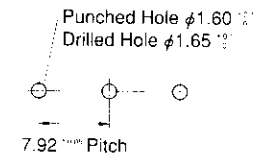

PC Board Layout
Acceptable Board Thickness : 1.6

No. of Pos	Dimension A	Part No. Header Assembly						Part No. (pieces supplied in tube per tube)
		natural	yellow	blue	red	black	green	
2	11.82	1-1123724-2	2-1123724-2	3-1123724-2	4-1123724-2	5-1123724-2	6-1123724-2	□-1318301-2 (40)
3	19.74	1-1123724-3	2-1123724-3	3-1123724-3	4-1123724-3	5-1123724-3	6-1123724-3	□-1318301-3 (24)
4	27.66	1-1123724-4	2-1123724-4	3-1123724-4	4-1123724-4	5-1123724-4	6-1123724-4	□-1318301-4 (17)
5	35.58	1-1123724-5	2-1123724-5	3-1123724-5	4-1123724-5	5-1123724-5	6-1123724-5	□-1318301-5 (13)

4