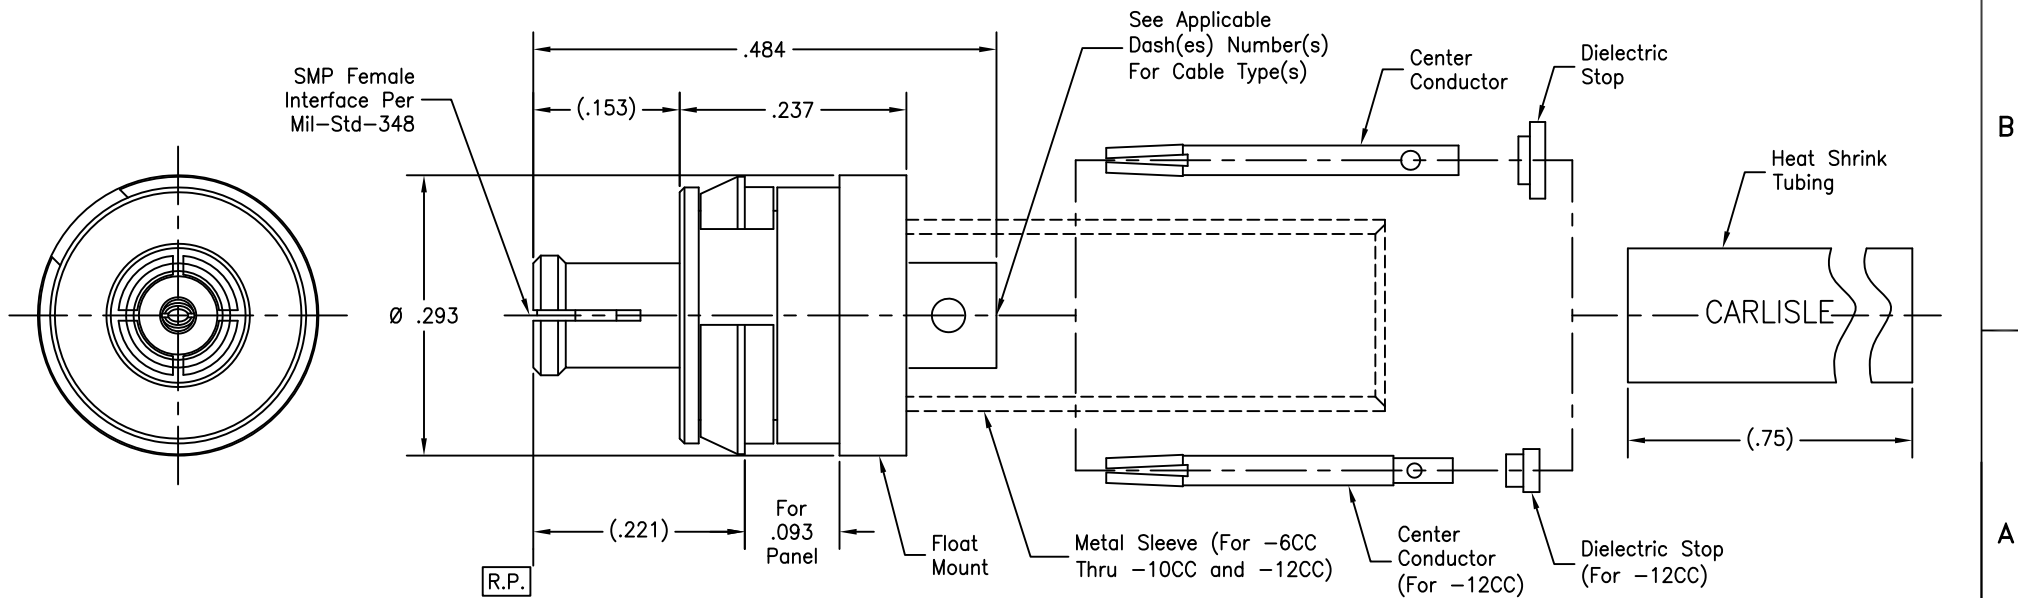

FIGURE 1

FIGURE 2

SCALE	SUB-DIRECTORY/FILENAME	SHEET	2 of 2
4:1	_OLP\OLP658		
SIZE	CAGE CODE	DRAWING NO.	REV.
C	30990	P658	L