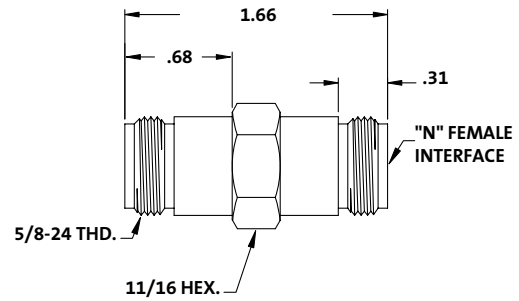

Adapters

Unless noted, body and pin material is brass, contact is BeCu, insulator is PTFE, plating on components is BA.

Catalog Number	Body Material	Plating
GN-50-SP-J	Brass	Sn
GN-50-SP-J-AL	Aluminum	Chromate conversion

50 Ω N Female - N Female Adapter

Catalog Number	Body Material	Plating
GN-50-SP-F	Aluminum	Chromate conversion

75 Ω N Female - N Female Adapter

Catalog Number	Ω	Body Material	Plating
GN-SP-M	75	Aluminum	Chromate conversion
0383-001-3	50	Stainless Steel	Nickel