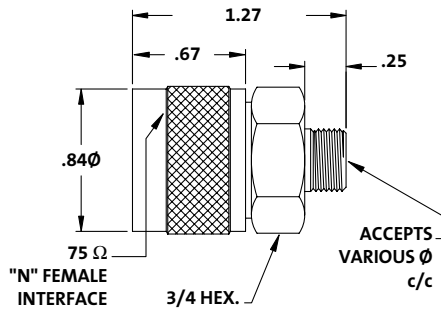

Catalog Number	N Ω
GN-59-M	75
NS-2873-1	50

N Male - F Female Adapter

Catalog Number
GTC-BAFF-N