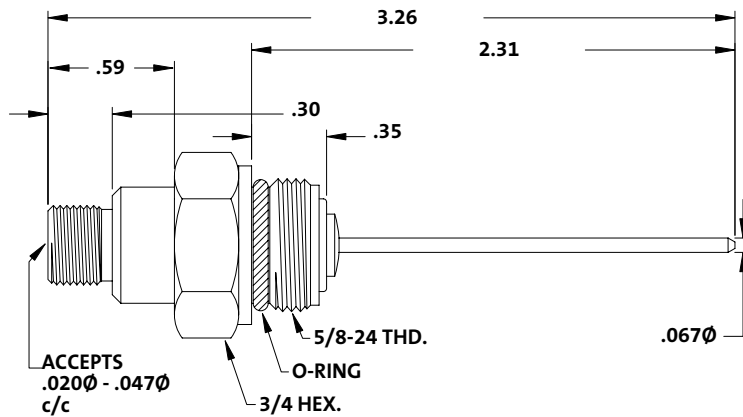

Catalog Number	Body
NS-2962-3	Brass

F Female - KS Port Adapter