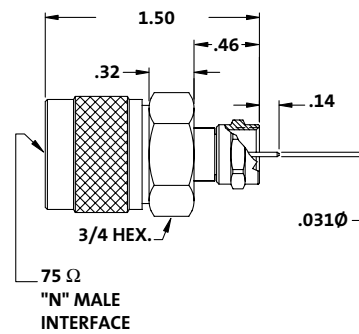

Precision Lab Grade N Female - F Female Adapter

Catalog Number	N Ω
GN-59-M	75
NS-2873-1	50

N Male - F Female Adapter

Catalog Number
GTC-BAFF-N

Precision Lab Grade N Male - F Female Adapter

Catalog Number
GN-59-AFM