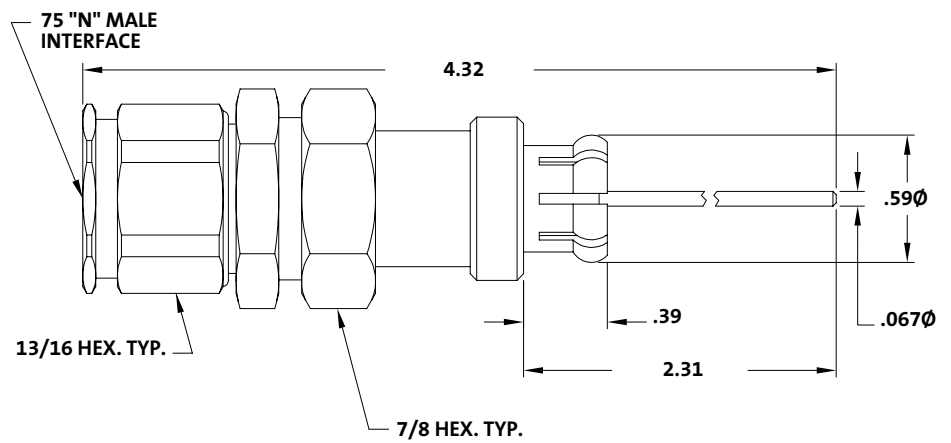

Precision Lab Grade N Male - Quick Disconnect KS Port Adapter

Catalog Number
NS-6459-7