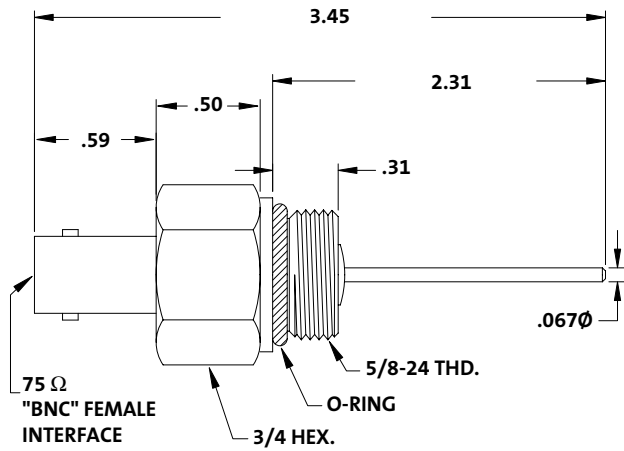

Precision Lab Grade BNC Female - KS Port Adapter

Adapters