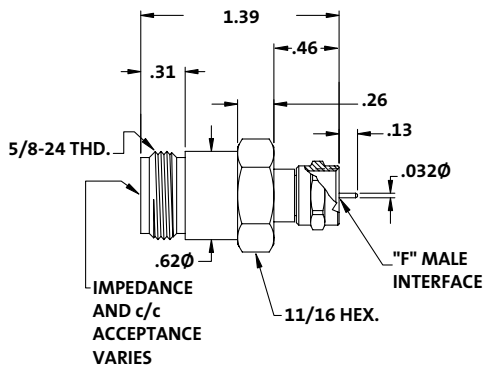

Adapters

Catalog Number	N Ω
NS-5504-1	50
NS-5504-3	75

N Female - F Male Adapter