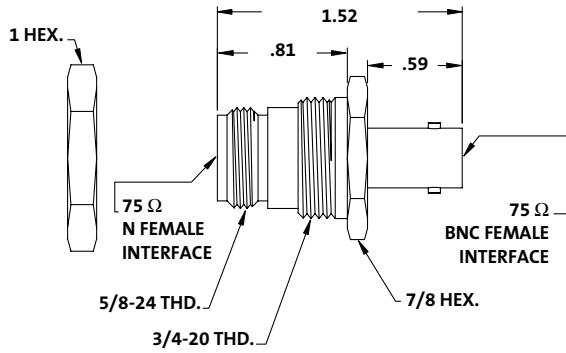

Adapters

Catalog Number

NS-5210-13

75 Ω N Female - BNC Female Adapter