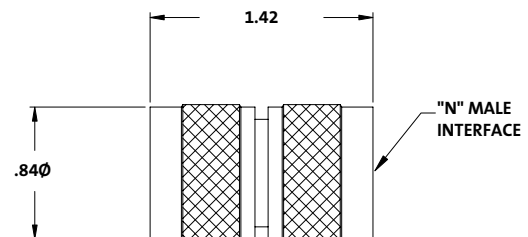

Adapters

Unless noted, body and pin material is brass, contact is BeCu, insulator is PTFE, plating on components is BA.

Catalog Number	Body Material	Plating
GN-50-SP-J	Brass	Sn
GN-50-SP-J-AL	Aluminum	Chromate conversion

50 Ω N Female - N Female Adapter

Catalog Number	Body Material	Plating
GN-50-SP-F	Aluminum	Chromate conversion

75 Ω N Female - N Female Adapter

Catalog Number	Ω	Body Material	Plating
GN-SP-M	75	Aluminum	Chromate conversion
0383-001-3	50	Stainless Steel	Nickel