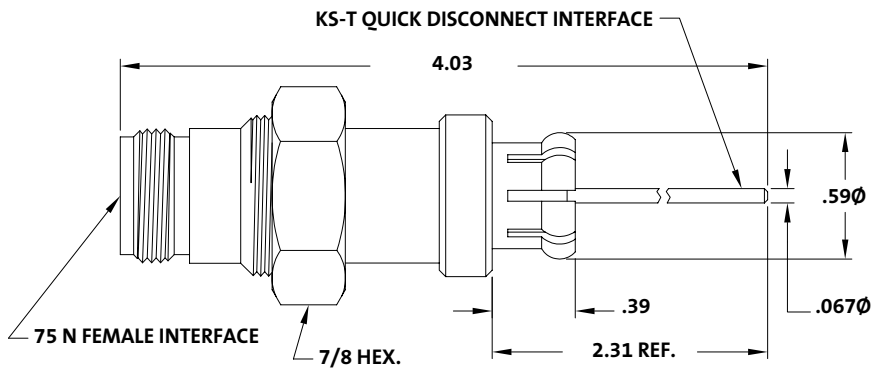

Catalog Number	N Ω	Contact plating
GN-625-CH-F-T	75	Sn
NS-6870-9	75	Au
NS-6870-7	50	Sn

Catalog Number
NS-6459-3

Catalog Number
NS-6459-7