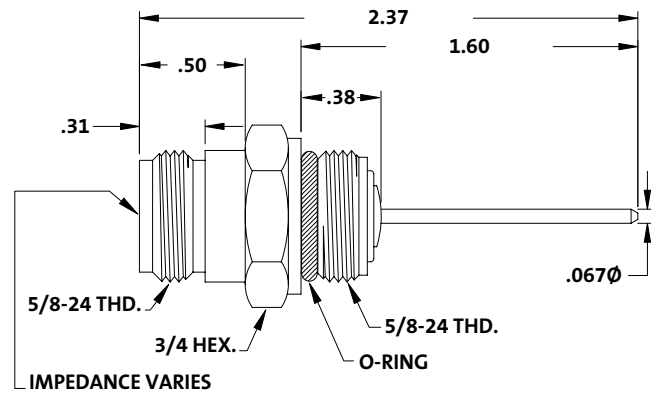

Catalog Number	N Ω	Contact plating
GN-625-CH-F-T	75	Sn
NS-6870-9	75	Au
NS-6870-7	50	Sn

N Female - F Male Adapter

Catalog Number
NS-6459-3