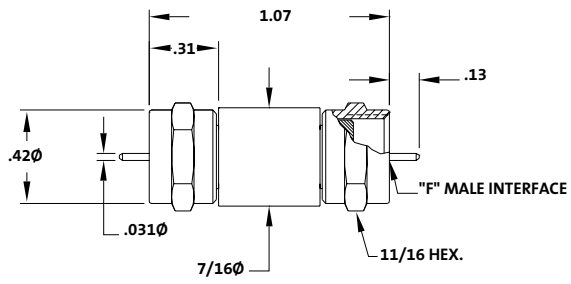

Adapters

Catalog Number

GF-71-M

F Male - F Male Adapter