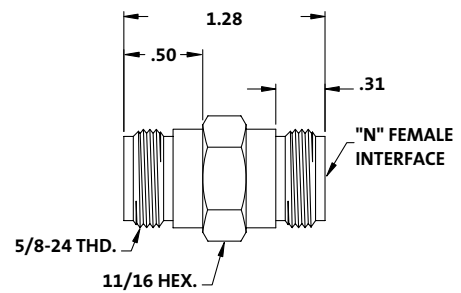

Adapters

Unless noted, body and pin material is brass, contact is BeCu, insulator is PTFE, plating on components is BA.

Catalog Number	Body Material	Plating
GN-50-SP-J	Brass	Sn
GN-50-SP-J-AL	Aluminum	Chromate conversion

50 Ω N Female - N Female Adapter

Catalog Number	Body Material	Plating
GN-50-SP-F	Aluminum	Chromate conversion

75 Ω N Female - N Female Adapter

Catalog Number	Ω	Body Material	Plating
GN-SP-M	75	Aluminum	Chromate conversion
0383-001-3	50	Stainless Steel	Nickel