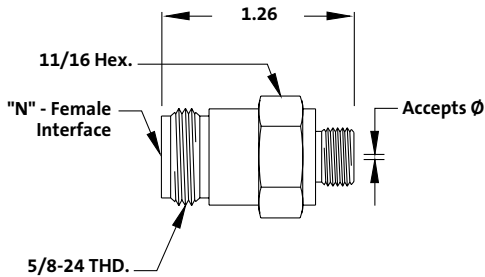

Catalog Number

GTC-N-F 75

Precision Lab Grade N Female - F Female Adapter