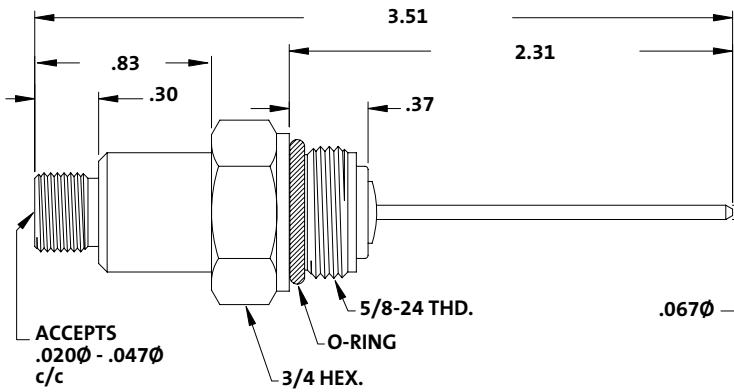

Catalog Number	Body
GF-625-CH-T	Aluminum

F Female - KS Port Adapter