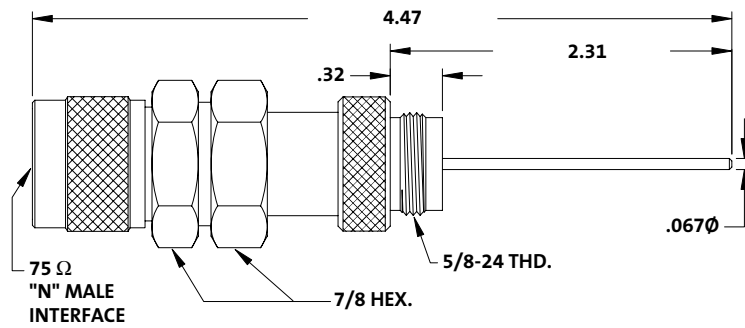

Precision Lab Grade N Female - Quick Disconnect KS Port Adapter

Precision Lab Grade N Male - Disconnect KS Port Adapter

Catalog Number

NS-6840-5