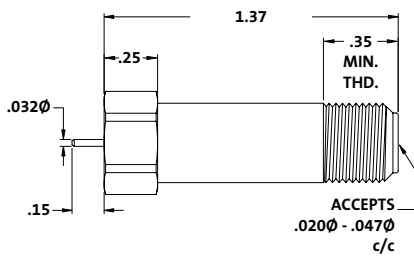

Catalog Number

NS-6020-1

Straight F Male - F Female Adapter