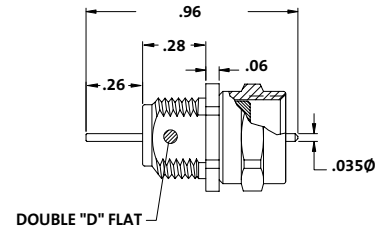

NS-3323-5 .032 ½ Au

Right Angle F Male - F Female Adapter

Catalog Number

NS-6020-1

Straight F Male - F Female Adapter

Catalog Number

GF-59-CH-A

Panel Mount F Male - Solder Post