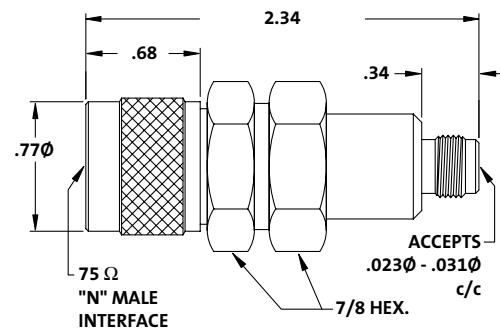

Precision Lab Grade N Male - F Female Adapter

Catalog Number
GN-59-AFM