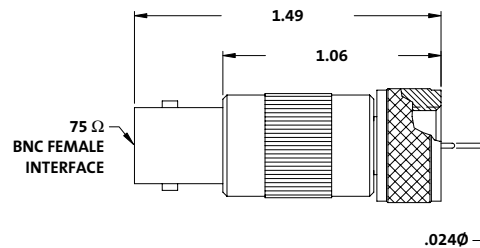

Catalog Number

G-BNCF-FM

BNC Female - F Male Adapter