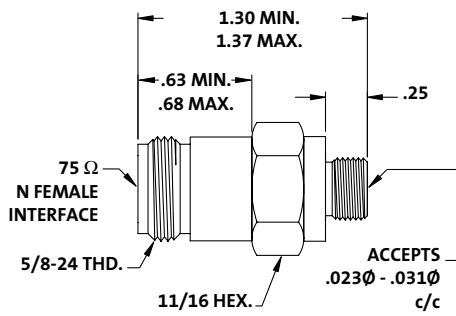

Catalog Number

GN-59-F 75

NS-3299-1 50

N Female - F Female Adapter