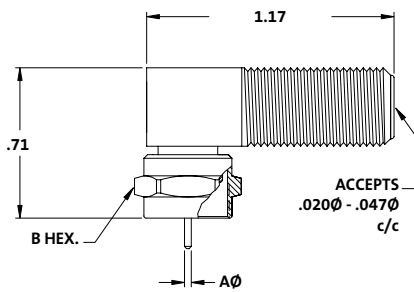

Catalog Number   AØ   B Hex   Contact Plating

GF-MF/90   .025   7/16   Sn

NS-3323-7   .032   ½   Sn

NS-3323-5   .032   ½   Au

Right Angle F Male - F Female Adapter