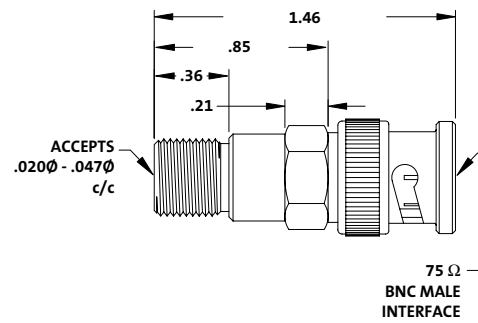

Catalog Number

G-BNCF-MF

BNC Male - F Female Adapter