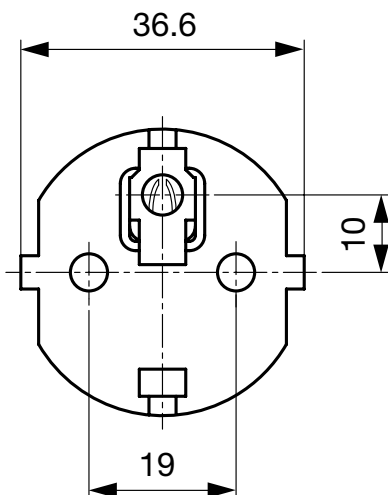

Power Supply Cord with Shako Power (Mains) Plug, Straight

CEE 7 / VII / DIN
49441-R2

**Description**

Power Supply Cord, Protection class I, Pin temperature 70 °C, Cable

Approvals

- VDE Certificate Number: 40015128

Dimensions

36.6 mm

Config. Code

4370 - R - Type - D - Length

The characters are placeholders for the correspondingly keys of selections from the key tables.
Typ steht für die Dose bzw. 2. Seite, Länge ist die Leitungslänge in mm.

4370 - R - Type - D - Length = cord type

cord type	Configuration key
H03VV-F 3G0,75mm ²	C
H05VV-F 3G0,75mm ²	G
H05RR-F 3G0,75mm ²	H
H05VV-F 3G1,0mm ²	I

Cord definition is detailed in general product information XXX