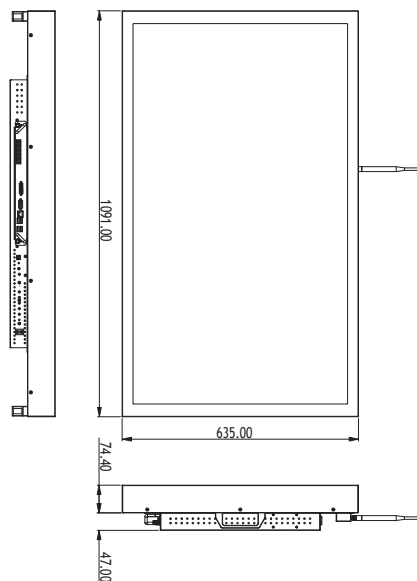

## Specifications

LCD Panel	Size	46"
	Contrast	5000 : 1
	Pixel Pitch	530 x 530 (um)
	Viewing Angle (H/V)	178° x 178°
	Response Time	8ms
	Color	16.7M
	Brightness (cd/m <sup>2</sup> )	450
Board	CPU	Socket P for Intel® Core™2 Duo/ Celeron® M processor
	Chipset	Intel® GM45
	Front Side Bus	1033 MHz
	Memory	2 x 204-pin DDR3 SO-DIMM max. up to 8 GB
	HDD	1 x 2.5" SATA HDD tray
	Watchdog	255 levels, 0~255 sec.
I/O	1 x VGA or DVI out 4 x USB 2.0	
Ethernet	1 x 10/100/1000Mbps Ethernet	
Expansion Slot	1 x MiniPCI (802.11 wireless LAN)	
Sensors	Environment temperature detection LCD timing controller detection LCD life expectancy Environment brightness detection	
Audio	2 x 5W speaker	
Touchscreen	Infrared (IR) type (optional, w/o IP65)	
Power Supply	450W, 100 ~240VAC	
Dimensions	1091 mm (42.9") (W) x 121 mm (4.8") (D) x 635 mm (25") (H)	
Packing Dimensions	1222 mm (48.1") (W) x 267 mm (10.4") (D) x 740 mm (29.2") (H)	
Weight (net/gross)	48.6 kg (107 lb)/53.6 kg (118.1 lb)	
Environment	0° ~ +40°C, operation, 10% ~ 95% relative humidity	

## Dimensions

\* All specifications and photos are subject to change without notice.