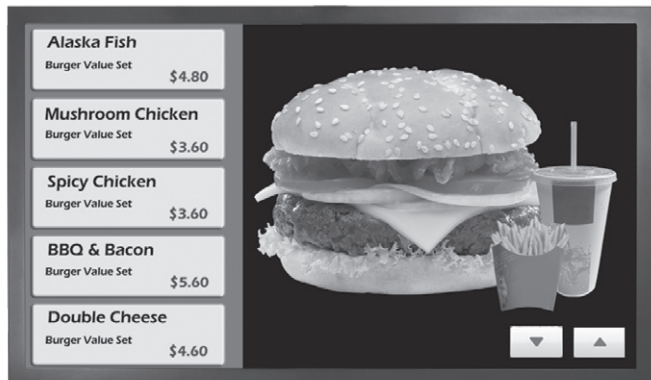

# DSH-146

46" Full HD Industrial Grade Digital Signage System