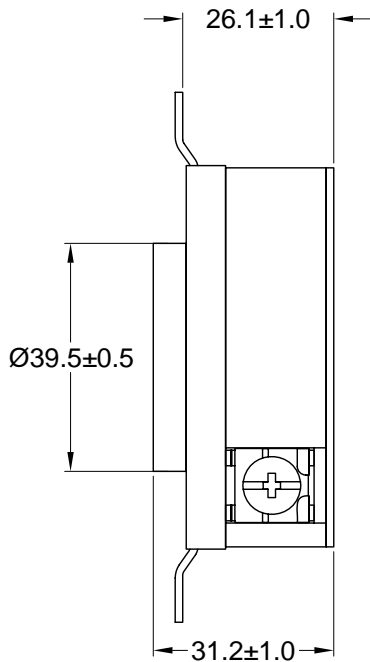

Bracket: Brass

Contacts: Brass

ELECTRICAL SPECIFICATIONS:

Rated current: 30A

Rated voltage: 125VAC

APPROVALS:

**RoHS
COMPLIANT**

REV	DATE	CHANGE	CHKG	CHECK	APPR

TOLERANCE UNLESS OTHERWISE SPECIFIED	
X	± 1
X.X	± 0.4
X.XX	± 0.13
DRAWN BY	PB
CHECK BY	
APPR BY	
DATE:	12/13/10
DATE:	
DATE:	

Power Dynamics, Inc.		
Phone: 973 560-0019 Whippany, New Jersey Fax: 973 560-0076		
PART: NEMA L5-30R LOCKING RECEPTACLE		
-		
PART #: PD-L530R-B		SHEET 1 of 1
SIZE: A	ALL DIMENSIONS FOR REFERENCE ONLY	
SCALE: NTS	DIMENSIONS ARE IN MILLIMETERS	
REV:		

6

5

4

3

2

1