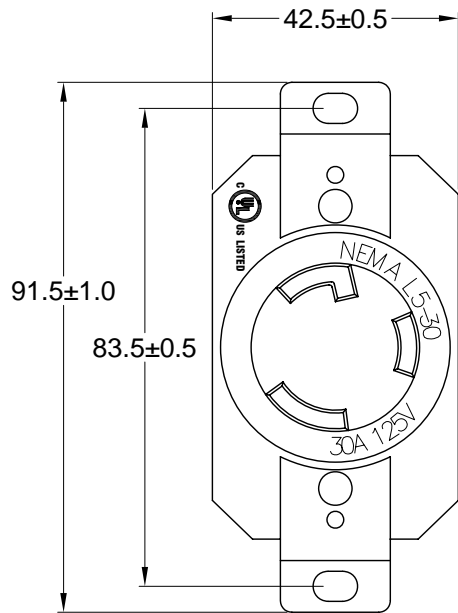

Bracket: Brass

Contacts: Brass

ELECTRICAL SPECIFICATIONS:

Rated current: 30A

Rated voltage: 125VAC

APPROVALS:

**RoHS
COMPLIANT**

REV	DATE	CHANGE	CHKG	CHECK	APPR

TOLERANCE UNLESS OTHERWISE SPECIFIED	
X	± 1
X.X	± 0.4
X.XX	± 0.13
DRAWN BY	PB
CHECK BY	
APPR BY	
DATE:	12/13/10
DATE:	
DATE:	

Power Dynamics, Inc.		
Phone: 973 560-0019 Whippany, New Jersey Fax: 973 560-0076		
PART: NEMA L5-30R LOCKING RECEPTACLE		
-		
PART #: PD-L530R-B		SHEET 1 of 1
SIZE: A	ALL DIMENSIONS FOR REFERENCE ONLY	
SCALE: NTS	DIMENSIONS ARE IN MILLIMETERS	
REV:		