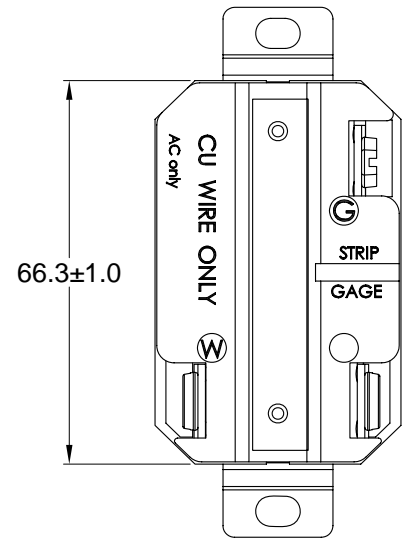

Bracket: Brass

Contacts: Brass

ELECTRICAL SPECIFICATIONS:

Rated current: 30A

Rated voltage: 125VAC

APPROVALS:

**RoHS
COMPLIANT**

REV	DATE	CHANGE	CHKG	CHECK	APPR

TOLERANCE UNLESS OTHERWISE SPECIFIED	
X	± 1
X.X	± 0.4
X.XX	± 0.13
DRAWN BY	PB
CHECK BY	
APPR BY	
DATE:	12/13/10
DATE:	
DATE:	

Power Dynamics, Inc.		
Phone: 973 560-0019 Whippany, New Jersey Fax: 973 560-0076		
PART: NEMA L5-30R LOCKING RECEPTACLE		
-		
PART #: PD-L530R-B		SHEET 1 of 1
SIZE: A	ALL DIMENSIONS FOR REFERENCE ONLY	
SCALE: NTS	DIMENSIONS ARE IN MILLIMETERS	
REV:		