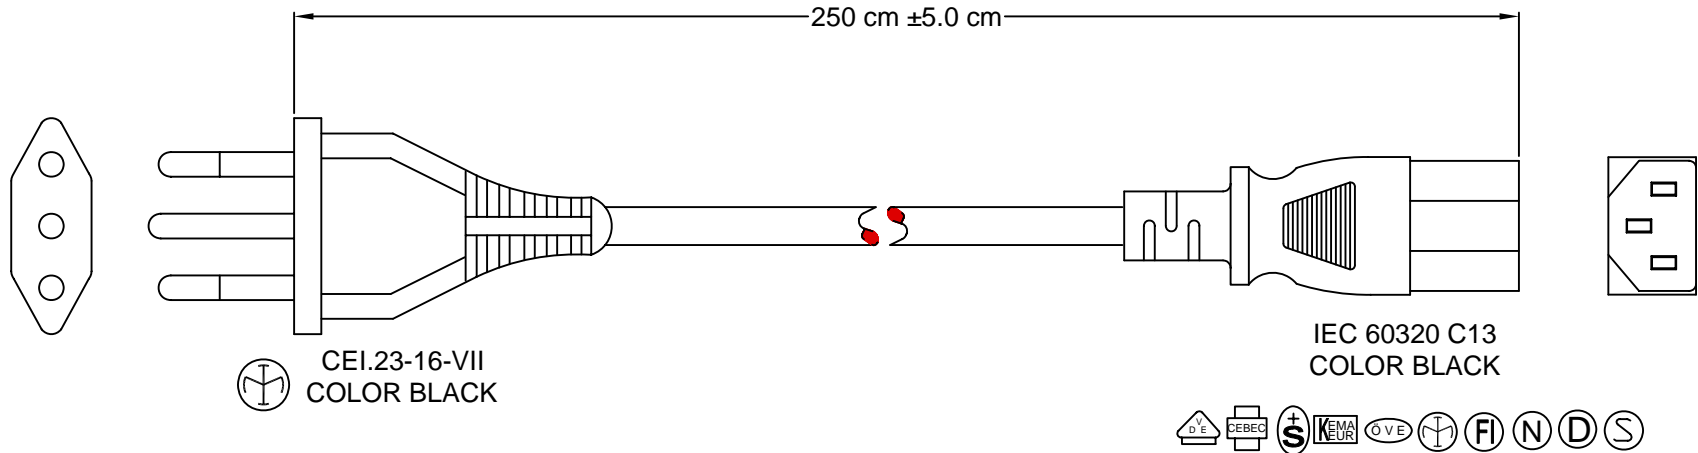

6

5

4

3

2

1

CABLE SPECIFICATIONS

DESCRIPTION	COLOR CODE	-	OVERALL RATING	COLOR	APPROVAL
3x1.0mm ² H05VV-F	INT'L	-	10A 250V	BLACK	

NOTES:

1. Actual plug & connector (design & shape) may differ from drawing.
2. Packaging: Bulk packed

RoHS
COMPLIANT

REV	DATE	CHANGE		CHNG CHKD		APPR	
		REVISD & UPDATE	UPDATE APPROVALS	TD	PB	JJ	TD
A	4/17/00						
B	11/14/00						

PART: ITALIAN CORD SET, CEI.23-16-VII PLUG TO IEC 60320 C13 RECEPTACLE

14512

PART #: 14512

SIZE: A

SCALE: NTS

ALL DIMENSIONS FOR REFERENCE ONLY
DIMENSIONS ARE IN MILLIMETERS

SHEET 1 of 1

REV: B