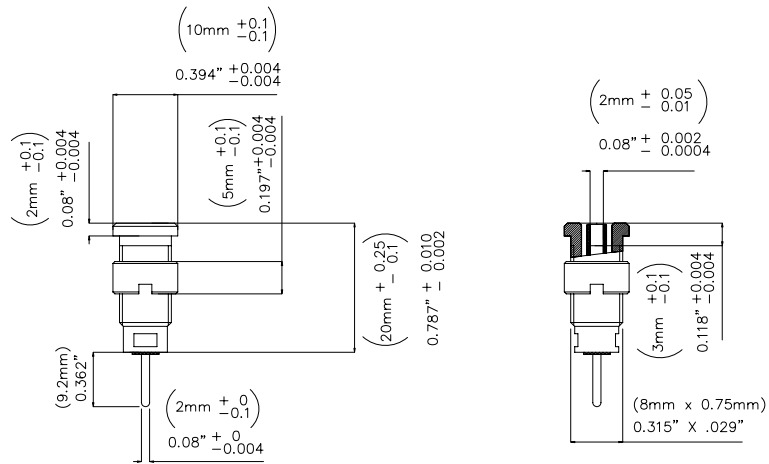

Model 72921
2mm SAFETY Sheathed Jack

Features

- Mates to 2mm shrouded plugs
- Safety Sheath Jack
- Safety Rating 600 V CAT II
- 1.9mm wire wrap connecting pin

Materials

- Body: Polyamide.
- Pin: Nickel plated brass.
- Nut: Nickel plated

Ordering Information

Model: Model 72921-Color
Standard colors: -0 (Black), -2 (Red)

Specifications:

Max Current	10A
Max Voltage	600 V CAT II
Max Resistance	Less than 5 mΩ

USA: Sales: 800-490-2361 Technical Support: 800-241-2060 Fax: 888-403-3360

Europe: 31-(0) 40 2675 150 International: 425-446-5500
e-mail: technicalsupport@pomonatest.com

Where to Buy: www.pomonaelectronics.com

All dimensions are in inches. Tolerances (except noted): .xx = ±.02" (.51 mm), .xxx = ±.005" (.127 mm). All specifications are to the latest revisions. Specifications are subject to change without notice. Registered trademarks are the property of their respective companies.