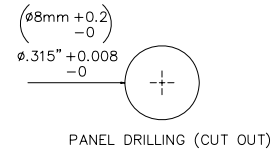

Model 72921
2mm SAFETY Sheathed Jack

Features

- Mates to 2mm shrouded plugs
- Safety Sheath Jack
- Safety Rating 600 V CAT II
- 1.9mm wire wrap connecting pin

Materials

- Body: Polyamide.
- Pin: Nickel plated brass.
- Nut: Nickel plated

Ordering Information

Model: Model 72921-Color
Standard colors: -0 (Black), -2 (Red)

Specifications:

Max Current	10A
Max Voltage	600 V CAT II
Max Resistance	Less than 5 mΩ

USA: Sales: 800-490-2361 Technical Support: 800-241-2060 Fax: 888-403-3360

Europe: 31-(0) 40 2675 150 International: 425-446-5500
e-mail: technicalsupport@pomonatest.com

Where to Buy: www.pomonaelectronics.com

All dimensions are in inches. Tolerances (except noted): .xx = ±.02" (.51 mm), .xxx = ±.005" (.127 mm). All specifications are to the latest revisions. Specifications are subject to change without notice. Registered trademarks are the property of their respective companies.