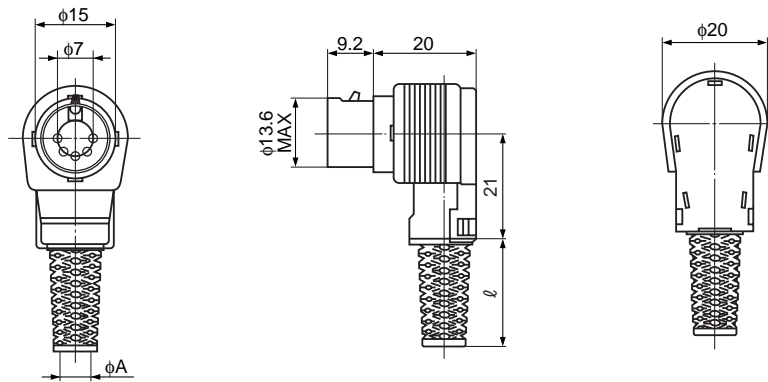

DIN Connectors (Plugs)

TCP4300 Series

Quick Locking Type
Soldering Connection Type

UNIT: mm

TCP4355-761111

Model No.

TCP43□□-□□1□11

Pin Arrangement

5	5a
6	6
8	8a
9	8b

Color

1	Black
2	Gray #1
3	Gray #2

Bush

	Inside Dia (A)	Length (ℓ)
4	4.2	16
5	5.2	16
6	6.2	21.5
7	7.2	21.5

Color

75	Photo.A, Photo.B
76	Photo.C, Photo.D
85	Photo.E
86	Photo.F
87	Photo.G
88	Photo.H