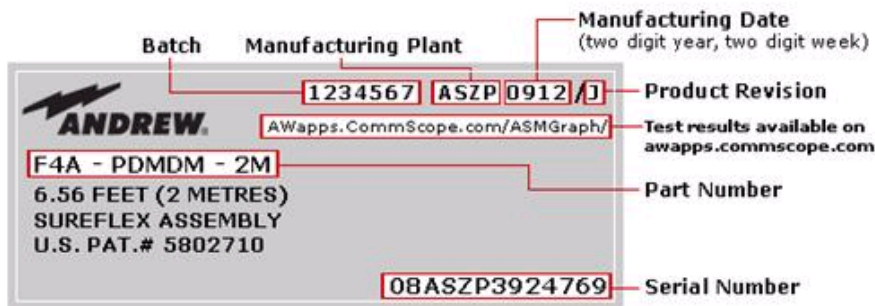

Product Specifications

L4P43A-PDF-5M

LDF4-50A SureFlex™ Jumper with interface type 7-16 DIN Female, 5.00 m

CHARACTERISTICS

General Specifications

Body Style, Connector A	Straight
Cable Family	LDF4-50A
Interface, Connector A	7-16 DIN Female
Interface, Connector B	Sold separately
Length	5.000 m | 16.404 ft

Electrical Specifications

DTF, Connector A	-32.00 dB
DTF, Connector B	-32.00 dB

Jumper Assembly Sample Label

Return Loss

Frequency Band	VSWR	Return Loss (dB)
800–970 MHz	1.15	23.13
1420–1530 MHz	1.15	23.13
1700–2180 MHz	1.15	23.13