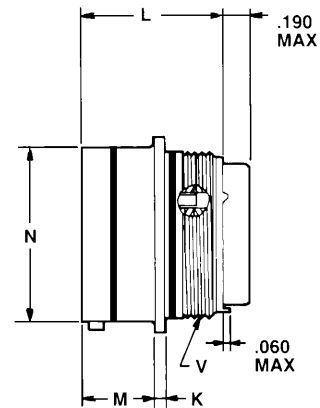

# PTS01 DR (MS3471)

## cable connecting plug

PTS01DRL-XX-XXX  
MS3471-XX-XXX

Shell Size	Receptacle Front View		Receptacle Side View				
	S	S	L	M	K	N Dia	V Thread Class 2A UNEF (Plated)
8	.812	1.156	.453	.062	.473	5000-20	
10	.938	1.156	.453	.062	.590	6250-24	
12	1.031	1.156	.453	.062	.750	7500-20	
14	1.125	1.156	.453	.062	.875	8750-20	
16	1.219	1.156	.453	.062	1.000	1.0000-20	
18	1.312	1.156	.453	.062	1.125	1.0625-18	
20	1.438	1.219	.556	.094	1.250	1.1875-18	
22	1.562	1.219	.556	.094	1.375	1.3125-18	
24	1.688	1.219	.589	.094	1.500	1.4375-18	

All dimensions for reference only.