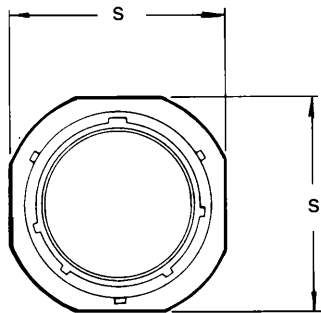

# PTS01 DR (MS3471)

## cable connecting plug

PTS01DRL-XX-XXX  
MS3471-XX-XXX

Shell Size	Receptacle Front View		Receptacle Side View				
	S	S	L	M	K	N Dia	V Thread Class 2A UNEF (Plated)
8	.812	1.156	.453	.062	.473	5000-20	
10	.938	1.156	.453	.062	.590	6250-24	
12	1.031	1.156	.453	.062	.750	7500-20	
14	1.125	1.156	.453	.062	.875	8750-20	
16	1.219	1.156	.453	.062	1.000	1.0000-20	
18	1.312	1.156	.453	.062	1.125	1.0625-18	
20	1.438	1.219	.556	.094	1.250	1.1875-18	
22	1.562	1.219	.556	.094	1.375	1.3125-18	
24	1.688	1.219	.589	.094	1.500	1.4375-18	

All dimensions for reference only.