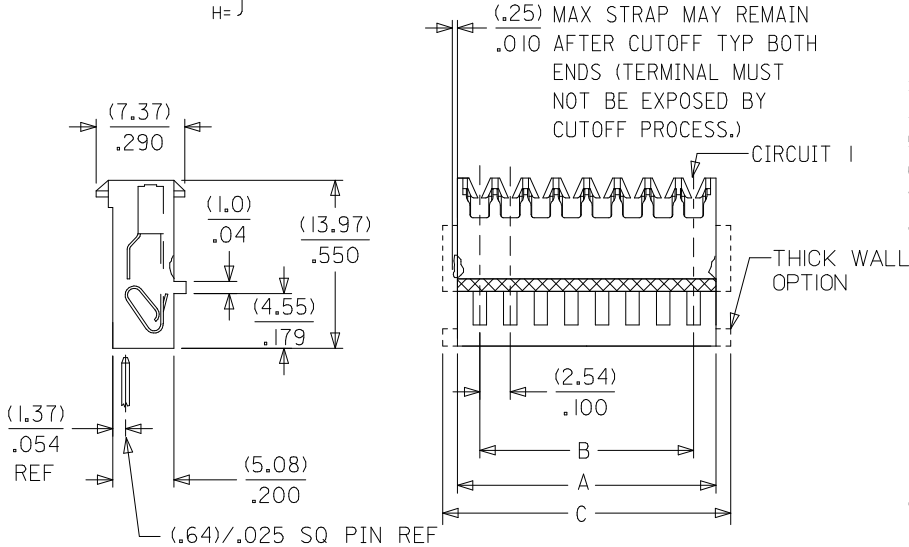

1. MATERIAL: UNFILLED NYLON, UL94V-2, MOLDED MATERIAL (CLEAR)
2. FINISH:
   - (102) OVERALL TIN: (0.00508)/(0.00200 MIN OVER (0.00254)/(0.00100 MIN COPPER.
   - (208) SELECT GOLD: (0.00038)/(0.00015 MIN, * SELECT TIN: (0.00254)/(0.00100 MIN, OVERALL NICKEL UNDERPLATE: (0.00127)/(0.00050 MIN.
   - (228) SELECT GOLD: (0.00076)/(0.00030 MIN, * SELECT TIN: (0.00254)/(0.00100 MIN, OVERALL NICKEL UNDERPLATE: (0.00127)/(0.00050 MIN.
   - (501) OVERALL GOLD: (0.00051)/(0.00020 MIN OVER (0.00076)/(0.00030 MIN NICKEL
   - (502) OVERALL GOLD: (0.00051)/(0.00020 MIN OVER (0.00127)/(0.00050 MIN NICKEL.
   - (503) OVERALL GOLD: (0.00076)/(0.00030 MIN OVER (0.00127)/(0.00050 MIN NICKEL.
   - (P909) OVERALL TIN: (0.00254)/(0.00100 MIN. *THE PRIMARY SHIPPING CARTON WILL BE LABELED COMPLIANT TO RoHS DIRECTIVE 2002/95/EC AND ELV ANNEX II OF DIRECTIVE 2000/53/EC*. CARTONS WITHOUT THIS LABEL MAY CONTAIN PRODUCT WITH TIN/LEAD PLATINGS.
3. PRODUCT SPECIFICATION: PS-7720-001
4. PACKAGING: BULK PK-7720-001 SEE CHART
5. THESE HOUSINGS ARE FOR USE WITH SINGLE 22 AWG WIRE TERMINATION ONLY
6. COLOR STRIPE TO RUN LENGTH OF RIB AS SHOWN (SEE CHART FOR COLOR)
7. SEE APPLICATION SPEC SMES-7720-0002 FOR ADDITIONAL INFORMATION.
8. WIRE SPECIFICATIONS: SEE SMES-7720-0002 (INSUL. DIA (1.52)/(0.060 MAX)
   - SLOT SIZE A FOR USE WITH: 26 AWG SOLID, STRANDED TINNED
   - SLOT SIZE H FOR USE WITH: 28 AWG SOLID, STRANDED TINNED, AND STRANDED TOPCOAT
   - SLOT SIZE F FOR USE WITH: 24 AWG SOLID, STRANDED TINNED, AND STRANDED TOPCOAT
   - SLOT SIZE E FOR USE WITH: 22 AWG STRANDED TINNED
9. THIS PART CONFORMS TO CLASS B REQUIREMENTS OF COSMETIC SPECIFICATION PS-45499-002.

NO OF CKTS	DIM A	DIM B	DIM C
2	(5.44) .214	(2.54) .100	(7.59) .299
3	(7.98) .314	(5.08) .200	(10.13) .399
4	(10.52) .414	(7.62) .300	(12.67) .499
5	(13.06) .514	(10.16) .400	(15.21) .599
6	(15.60) .614	(12.70) .500	(17.75) .699
7	(18.14) .714	(15.24) .600	(20.29) .799
8	(20.68) .814	(17.78) .700	(22.83) .899
9	(23.22) .914	(20.30) .800	(25.37) .999
10	(25.76) 1.014	(22.86) .900	(27.91) 1.099
11	(28.30) 1.114	(25.40) 1.000	(30.45) 1.199
12	(30.84) 1.214	(27.94) 1.100	(32.99) 1.299
13	(33.38) 1.314	(30.48) 1.200	(35.53) 1.399
14	(35.92) 1.414	(33.02) 1.300	(38.07) 1.499
15	(38.46) 1.514	(35.56) 1.400	(40.61) 1.599
16	(41.00) 1.614	(38.10) 1.500	(43.15) 1.699
17	(43.54) 1.714	(40.64) 1.600	(45.69) 1.799
18	(46.08) 1.814	(43.18) 1.700	(48.23) 1.899
19	(48.62) 1.914	(45.72) 1.800	(50.77) 1.999
20	(51.16) 2.014	(48.26) 1.900	(53.31) 2.099
21	(53.70) 2.114	(50.80) 2.000	(55.85) 2.199
22	(56.24) 2.214	(53.34) 2.100	(58.39) 2.299
23	(58.78) 2.314	(55.88) 2.200	(60.93) 2.399
24	(61.32) 2.414	(58.42) 2.300	(63.47) 2.499
25	(63.86) 2.514	(60.96) 2.400	(66.01) 2.599
26	(66.40) 2.614	(63.50) 2.500	(68.55) 2.699
27	(68.94) 2.714	(66.04) 2.600	(71.09) 2.799
28	(71.48) 2.814	(68.58) 2.700	(73.63) 2.899

CORRECT HSG. NO.'S
EC NO: UCP2009-2291
DRWN:MKIPPER 2009/04/16
CHKD:SSOUSEK 2009/04/17
APPR:FSM:TH 2009/04/17

QUALITY SYMBOLS
▽=0
◁=0

DESCRIPTION
REV

BA

GENERAL TOLERANCES (UNLESS SPECIFIED)

	mm	INCH
4 PLACES	± .005	± .0002
3 PLACES	± .004	± .00015
2 PLACES	± .003	± .0001
1 PLACE	± .002	± .00005

ANGULAR ±1/2°

DRAFT WHERE APPLICABLE MUST REMAIN WITHIN DIMENSIONS

DIMENSION STYLE
MM/IN

SCALE

DESIGN UNITS
INCH

THIRD ANGLE PROJECTION

DRAWN BY
SAMIEC

DATE
2004/04/13

CHECKED BY
SAMIEC

DATE
2004/04/13

APPROVED BY
MARGULIS

DATE
2004/04/13

MATERIAL NO.
SEE CHART

TITLE
KK 100 IDT CONNECTOR ASSEMBLY

MOLEX INCORPORATED

DOCUMENT NO.
SD-7720-001

SHEET NO.
1 OF *