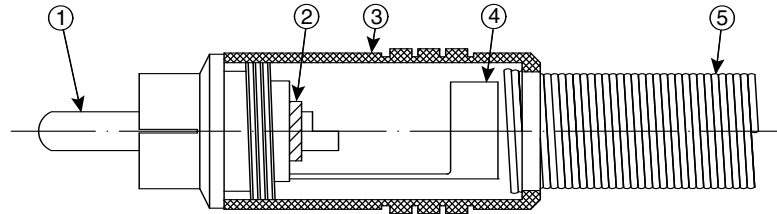

8.5mm RCA Plug, Molding Type

172-RPA1205

8.5mm RCA Plug, Molding Type

Dimensions: mm (IN.)

MATERIALS	
1	Brass: Gold Plating
2	A.B.S. White Plating
3	Brass: Black Plating
4	P-Bronze: Gold Plating
5	Iron: Black Plating