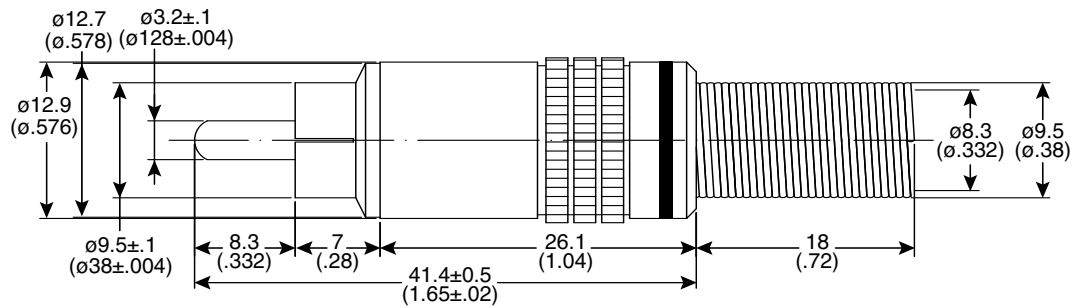

8.5mm RCA Plug, Molding Type

172-RPA1205

8.5mm RCA Plug, Molding Type

Dimensions: mm (IN.)

MATERIALS	
1	Brass: Gold Plating
2	A.B.S. White Plating
3	Brass: Black Plating
4	P-Bronze: Gold Plating
5	Iron: Black Plating