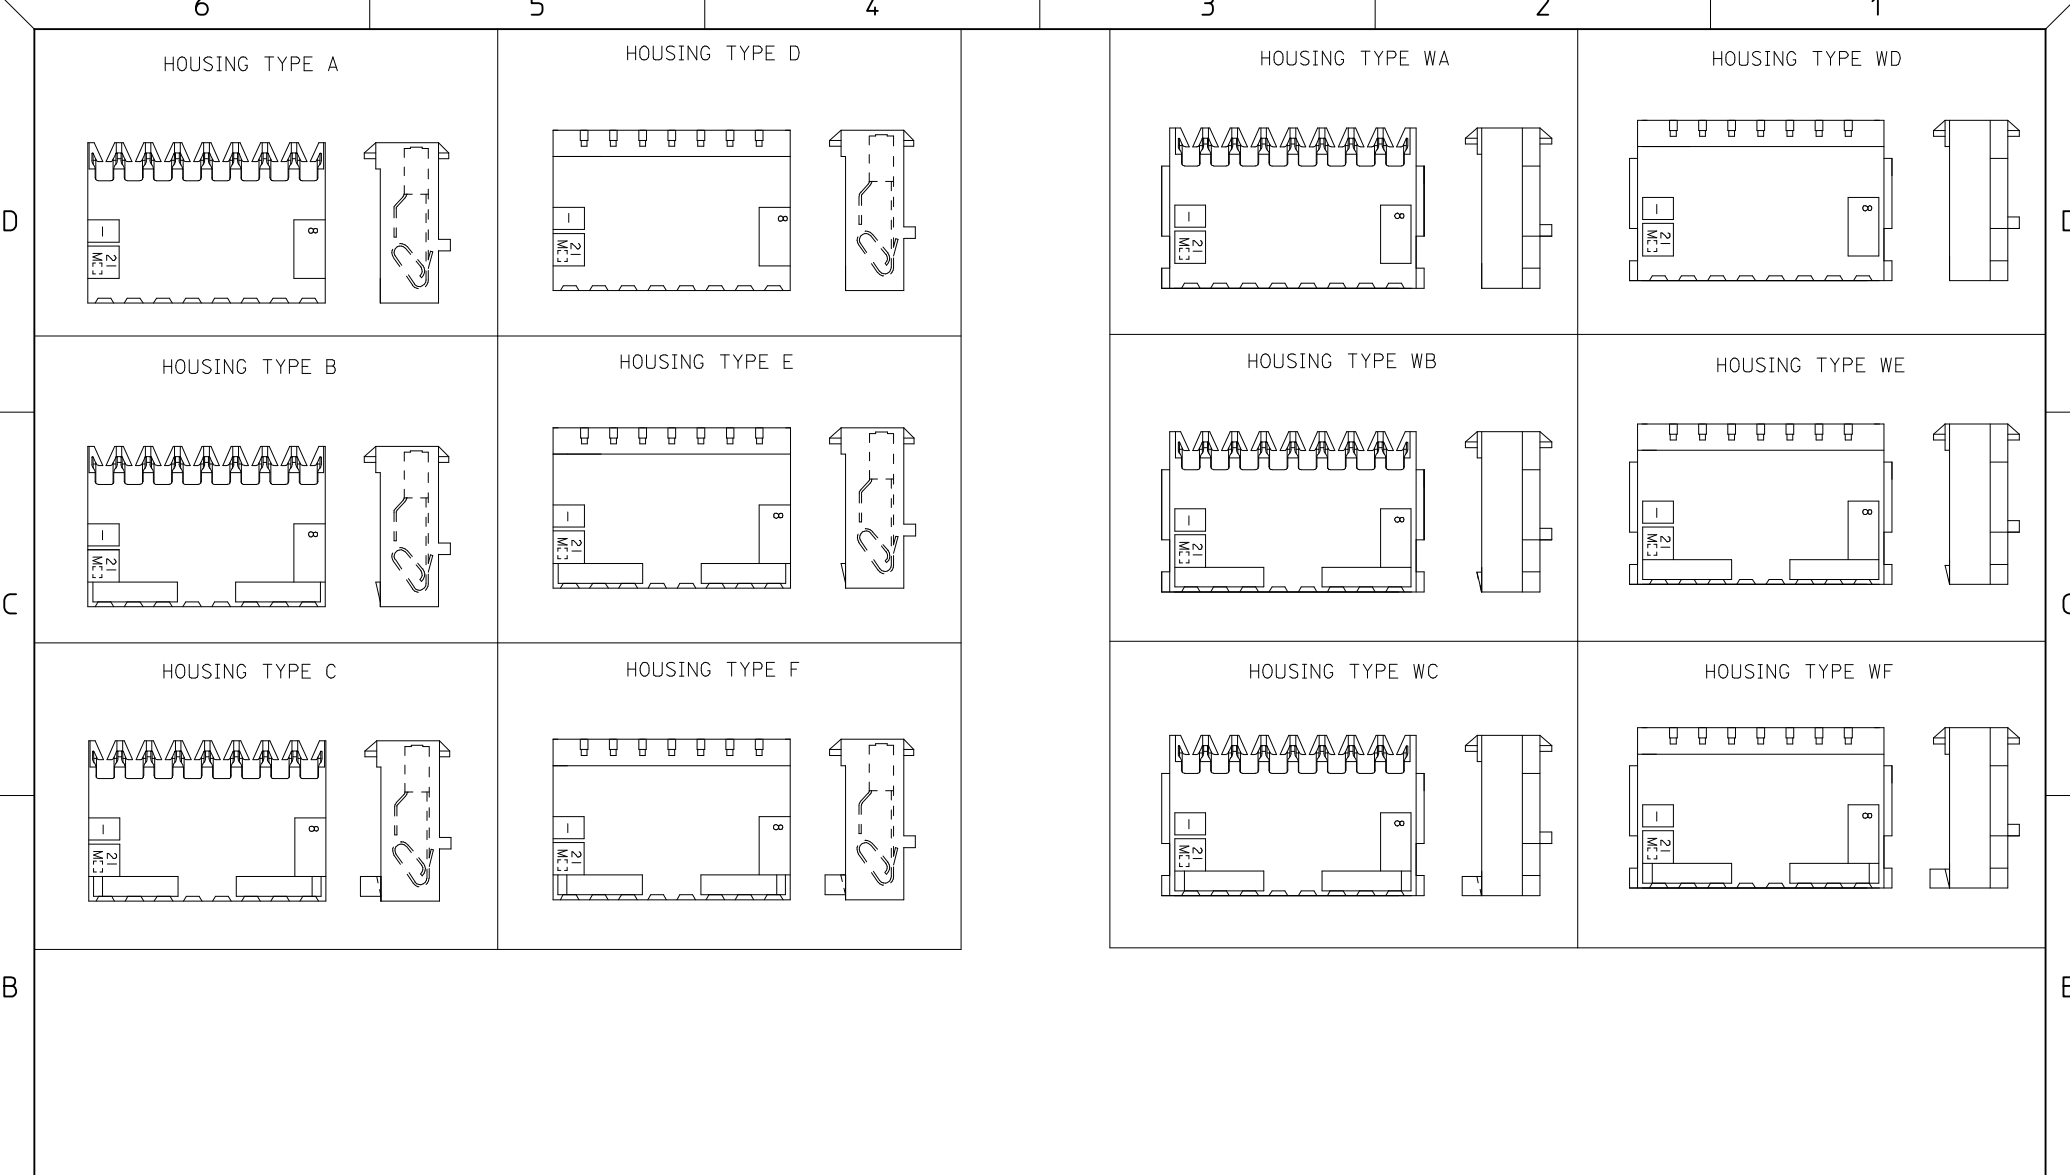

SHEET NO.
1 OF *

FACTORY I.D.
 EC NO: UCP2009-2029
 DRWN:MKIPPER 2009/02/25
 CHKD:SSOUSEK 2009/02/25
 APPR:FSMITH 2009/02/26
AZ7

QUALITY SYMBOLS	= 0
	= 0
DESCRIPTION	
REV	

GENERAL TOLERANCES (UNLESS SPECIFIED)		
	mm	INCH
4 PLACES	± ---	± ---
3 PLACES	± ---	± ---
2 PLACES	± ---	± ---
1 PLACE	± ---	± ---
ANGULAR ±1/2°		
DRAFT WHERE APPLICABLE MUST REMAIN WITHIN DIMENSIONS		