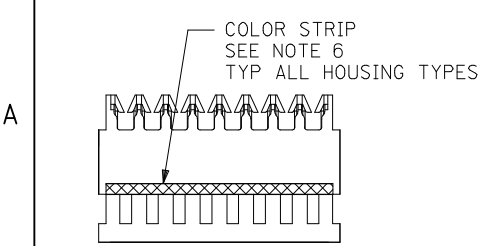

FACTORY I.D.
EC NO: UCP2009-2029
DRWN:MKIPPER 2009/02/25
CHKD:SSOUSEK 2009/02/25
APPR:FSMITH 2009/02/26
AZ7

QUALITY SYMBOLS	= 0
	= 0
DESCRIPTION	
REV	

GENERAL TOLERANCES (UNLESS SPECIFIED)		
	mm	INCH
4 PLACES	± ---	± ---
3 PLACES	± ---	± ---
2 PLACES	± ---	± ---
1 PLACE	± ---	± ---
ANGULAR ±1/2°		
DRAFT WHERE APPLICABLE MUST REMAIN WITHIN DIMENSIONS		

DIMENSION STYLE	
MM/IN	
DRAWN BY	DATE
SAMIEC	2004/04/13
CHECKED BY	DATE
SAMIEC	2004/04/13
APPROVED BY	DATE
MARGULIS	2004/04/13
MATERIAL NO.	
SEE CHART	
SIZE	
A	

SCALE	DESIGN UNITS	THIRD ANGLE PROJECTION
---	INCH	
TITLE		
KK 100 IDT CONNECTOR ASSEMBLY		
MOLEX INCORPORATED		
DOCUMENT NO.	SHEET NO.	
SD-7720-001	2 OF *	
THIS DRAWING CONTAINS INFORMATION THAT IS PROPRIETARY TO MOLEX INCORPORATED AND SHOULD NOT BE USED WITHOUT WRITTEN PERMISSION