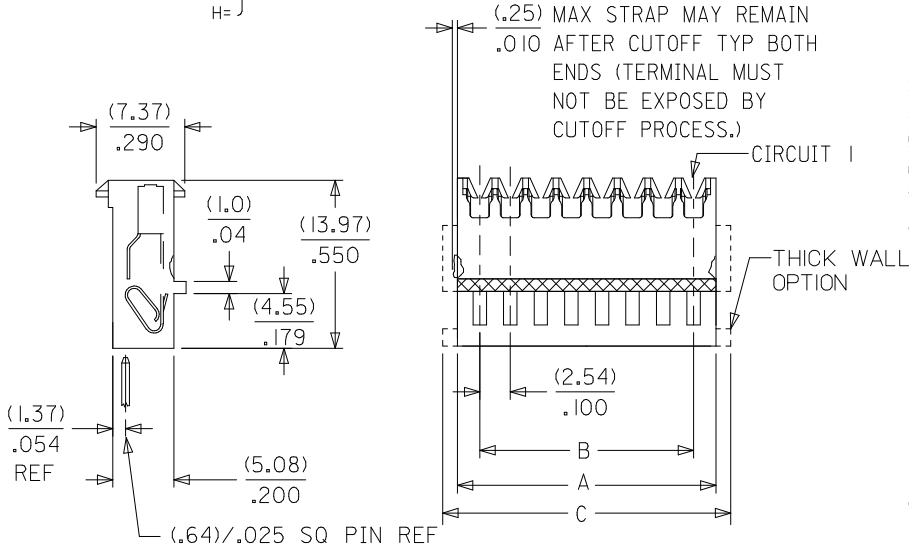

1. MATERIAL: UNFILLED NYLON, UL94V-2, MOLDED MATERIAL (CLEAR)
2. FINISH:
   - (102) OVERALL TIN: (0.00508)/(0.00200 MIN OVER (0.00254)/(0.00100 MIN COPPER.
   - (208) SELECT GOLD: (0.00038)/(0.00015 MIN, * SELECT TIN: (0.00254)/(0.00100 MIN, OVERALL NICKEL UNDERPLATE: (0.00127)/(0.00050 MIN.
   - (228) SELECT GOLD: (0.00076)/(0.00030 MIN, * SELECT TIN: (0.00254)/(0.00100 MIN, OVERALL NICKEL UNDERPLATE: (0.00127)/(0.00050 MIN.
   - (501) OVERALL GOLD: (0.00051)/(0.00020 MIN OVER (0.00076)/(0.00030 MIN NICKEL
   - (502) OVERALL GOLD: (0.00051)/(0.00020 MIN OVER (0.00127)/(0.00050 MIN NICKEL.
   - (503) OVERALL GOLD: (0.00076)/(0.00030 MIN OVER (0.00127)/(0.00050 MIN NICKEL.
   - (P909) OVERALL TIN: (0.00254)/(0.00100 MIN. *THE PRIMARY SHIPPING CARTON WILL BE LABELED COMPLIANT TO RoHS DIRECTIVE 2002/95/EC AND ELV ANNEX II OF DIRECTIVE 2000/53/EC*. CARTONS WITHOUT THIS LABEL MAY CONTAIN PRODUCT WITH TIN/LEAD PLATINGS.
3. PRODUCT SPECIFICATION: PS-7720-001
4. PACKAGING: BULK PK-7720-001 SEE CHART
5. THESE HOUSINGS ARE FOR USE WITH SINGLE 22 AWG WIRE TERMINATION ONLY
6. COLOR STRIPE TO RUN LENGTH OF RIB AS SHOWN (SEE CHART FOR COLOR)
7. SEE APPLICATION SPEC SMES-7720-0002 FOR ADDITIONAL INFORMATION.
8. WIRE SPECIFICATIONS: SEE SMES-7720-0002
   (INSUL. DIA (1.52)/(0.060 MAX)
   SLOT SIZE A FOR USE WITH:
   26 AWG SOLID, STRANDED TINNED
   28 AWG SOLID, STRANDED TINNED, AND STRANDED TOPCOAT
   SLOT SIZE H FOR USE WITH:
   24 AWG SOLID, STRANDED TINNED, AND STRANDED TOPCOAT
   26 AWG STRANDED TOPCOAT
   SLOT SIZE F FOR USE WITH:
   22 AWG STRANDED TINNED
9. THIS PART CONFORMS TO CLASS B REQUIREMENTS OF COSMETIC SPECIFICATION PS-45499-002.

NO OF CKTS	DIM A	DIM B	DIM C
2	(5.44) .214	(2.54) .100	(7.59) .299
3	(7.98) .314	(5.08) .200	(10.13) .399
4	(10.52) .414	(7.62) .300	(12.67) .499
5	(13.06) .514	(10.16) .400	(15.21) .599
6	(15.60) .614	(12.70) .500	(17.75) .699
7	(18.14) .714	(15.24) .600	(20.29) .799
8	(20.68) .814	(17.78) .700	(22.23) .899
9	(23.22) .914	(20.30) .800	(25.37) .999
10	(25.76) 1.014	(22.86) .900	(27.91) 1.099
11	(28.30) 1.114	(25.40) 1.000	(30.45) 1.199
12	(30.84) 1.214	(27.94) 1.100	(32.99) 1.299
13	(33.38) 1.314	(30.48) 1.200	(35.53) 1.399
14	(35.92) 1.414	(33.02) 1.300	(38.07) 1.499
15	(38.46) 1.514	(35.56) 1.400	(40.61) 1.599
16	(41.00) 1.614	(38.10) 1.500	(43.15) 1.699
17	(43.54) 1.714	(40.64) 1.600	(45.69) 1.799
18	(46.08) 1.814	(43.18) 1.700	(48.23) 1.899
19	(48.62) 1.914	(45.72) 1.800	(50.77) 1.999
20	(51.16) 2.014	(48.26) 1.900	(53.31) 2.099
21	(53.70) 2.114	(50.80) 2.000	(55.85) 2.199
22	(56.24) 2.214	(53.34) 2.100	(58.39) 2.299
23	(58.78) 2.314	(55.88) 2.200	(60.93) 2.399
24	(61.32) 2.414	(58.42) 2.300	(63.47) 2.499
25	(63.86) 2.514	(60.96) 2.400	(66.01) 2.599
26	(66.40) 2.614	(63.50) 2.500	(68.55) 2.699
27	(68.94) 2.714	(66.04) 2.600	(71.09) 2.799
28	(71.48) 2.814	(68.58) 2.700	(73.63) 2.899

CORRECT HSG. NO.'S
EC NO: UCP2009-2291
DRWN:MKIPPER 2009/04/16
CHKD:SSOUSEK 2009/04/17
APPR:FSM:TH 2009/04/17

QUALITY SYMBOLS
▽=0
◁=0

DESCRIPTION
REV

BA

GENERAL TOLERANCES (UNLESS SPECIFIED)

	mm	INCH
4 PLACES	± ---	± ---
3 PLACES	± ---	± ---
2 PLACES	± ---	± ---
1 PLACE	± ---	± ---

ANGULAR ±1/2°

DRAFT WHERE APPLICABLE
MUST REMAIN
WITHIN DIMENSIONS

DIMENSION STYLE
MM/IN

SCALE

DESIGN UNITS
INCH

THIRD ANGLE
PROJECTION

DRAWN BY
SAMIEC

DATE
2004/04/13

CHECKED BY
SAMIEC

DATE
2004/04/13

APPROVED BY
MARGULIS

DATE
2004/04/13

MATERIAL NO.
SEE CHART

TITLE
KK 100 IDT CONNECTOR
ASSEMBLY

MOLEX
MOLEX INCORPORATED

DOCUMENT NO.
SD-7720-001

SHEET NO.
1 OF *