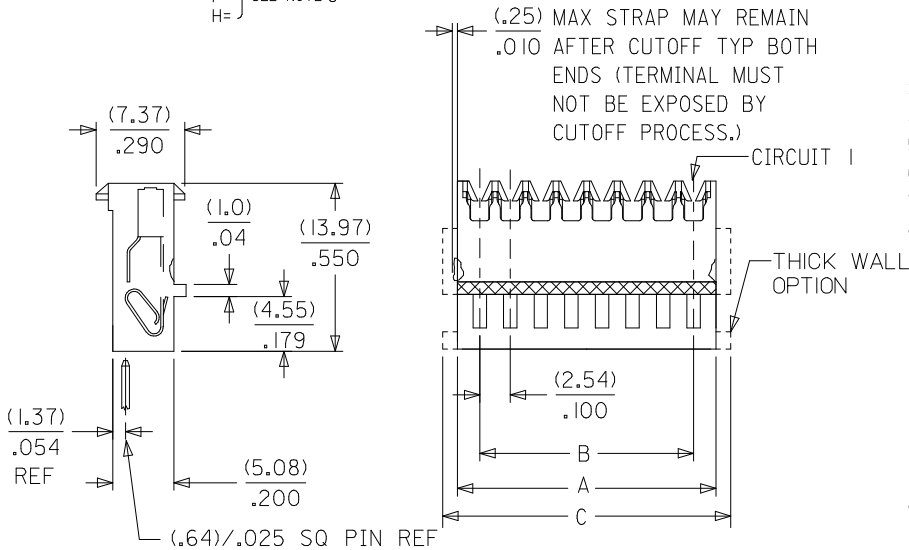

TERMINAL

PLATING

NO. OF CKTS

SLOT I.D.

SEE NOTE 5

A= }
F= } SEE NOTE 8
H= }

NOTES

- MATERIAL: UNFILLED NYLON, UL94V-2, MOLDED MATERIAL (CLEAR)
- FINISH:
 - (102) OVERALL TIN: (0.00508)/.000200 MIN OVER (0.00254)/.000100 MIN COPPER.
 - (208) SELECT GOLD: (0.00038)/.000015 MIN, * SELECT TIN: (0.00254)/.000100 MIN, OVERALL NICKEL UNDERPLATE: (0.00127)/.000050 MIN.
 - (228) SELECT GOLD: (0.00076)/.000030 MIN, * SELECT TIN: (0.00254)/.000100 MIN, OVERALL NICKEL UNDERPLATE: (0.00127)/.000050 MIN.
 - (501) OVERALL GOLD: (0.00051)/.000020 MIN OVER (0.00076)/.000030 MIN NICKEL
 - (502) OVERALL GOLD: (0.00051)/.000020 MIN OVER (0.00127)/.000050 MIN NICKEL.
 - (503) OVERALL GOLD: (0.00076)/.000030 MIN OVER (0.00127)/.000050 MIN NICKEL.
 - (P909) OVERALL TIN: (0.00254)/.000100 MIN. *THE PRIMARY SHIPPING CARTON WILL BE LABELED COMPLIANT TO RoHS DIRECTIVE 2002/95/EC AND ELV ANNEX II OF DIRECTIVE 2000/53/EC*. CARTONS WITHOUT THIS LABEL MAY CONTAIN PRODUCT WITH TIN/LEAD PLATINGS.
- PRODUCT SPECIFICATION: PS-7720-001
- PACKAGING: BULK PK-7720-001 SEE CHART
- THESE HOUSINGS ARE FOR USE WITH SINGLE 22 AWG WIRE TERMINATION ONLY
- COLOR STRIPE TO RUN LENGTH OF RIB AS SHOWN (SEE CHART FOR COLOR)
- SEE APPLICATION SPEC SMES-7720-0002 FOR ADDITIONAL INFORMATION.
- WIRE SPECIFICATIONS: SEE SMES-7720-0002 (INSUL. DIA (1.52)/.060 MAX)
 - SLOT SIZE A FOR USE WITH: 26 AWG SOLID, STRANDED TINNED
 - SLOT SIZE B FOR USE WITH: 28 AWG SOLID, STRANDED TINNED, AND STRANDED TOPCOAT
 - SLOT SIZE C FOR USE WITH: 24 AWG SOLID, STRANDED TINNED, AND STRANDED TOPCOAT
 - SLOT SIZE D FOR USE WITH: 26 AWG STRANDED TOPCOAT
 - SLOT SIZE E FOR USE WITH: 22 AWG STRANDED TINNED
- THIS PART CONFORMS TO CLASS B REQUIREMENTS OF COSMETIC SPECIFICATION PS-45499-002.