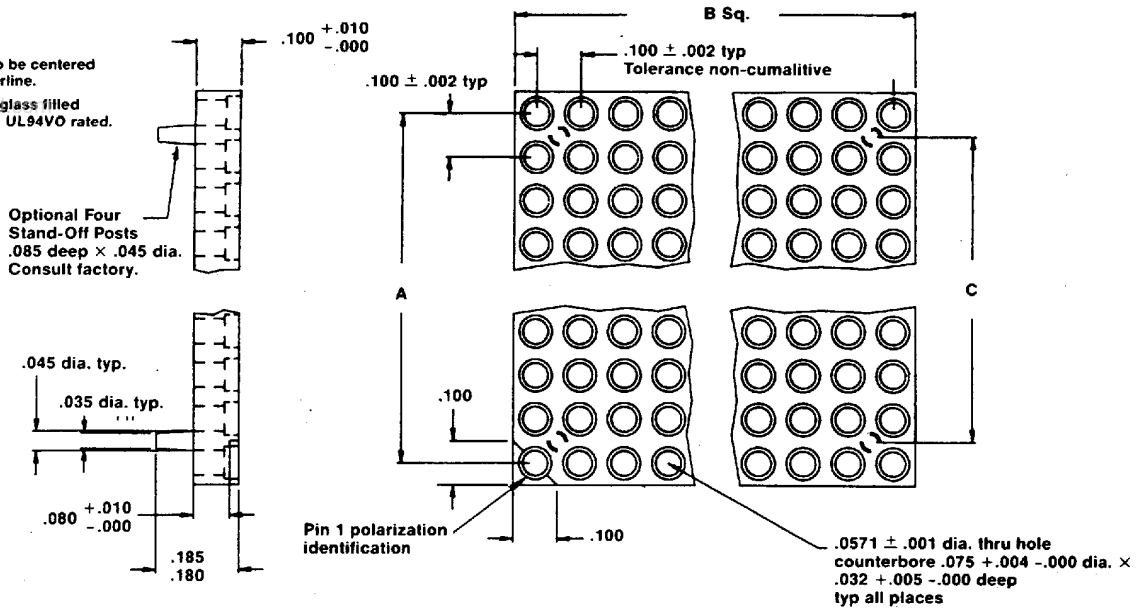

NOTES:

1. All ctr dimensions are to be centered within .002 of true centerline.
2. Material is to be black, glass filled thermoplastic polyester, UL94VO rated.

DIMENSIONS (inches)

HOUSING SIZE	A ± .002	B +.000-.005*	C=A-.100±.005
9 × 9	.800	.900	.700
10 × 10	.900	1.000	.800
11 × 11	1.000	1.100	.900
12 × 12	1.100	1.200	1.000
13 × 13	1.200	1.300	1.100
14 × 14	1.300	1.400	1.200
15 × 15	1.400	1.500	1.300
16 × 16	1.500	1.600	1.400
17 × 17	1.600	1.700	1.500
18 × 18	1.700	1.800	1.600
19 × 19	1.800	1.900	1.700
20 × 20	1.900	2.000	1.800
21 × 21	2.000	2.100	1.900

*Non-Cumulative

Consult factory for grids not listed. Grids such as 3 × 3 thru 8 × 8 can be achieved using glass epoxy housings (PGG version).

PIN GRID PLASTIC

Specifications

- Injection molded, glass reinforced thermoplastic polyester UL94VO rated. Other engineered resins available. Consult factory.
- All footprints on industry standard .100" × .100" grid.
- Color-black.
- Platform is precision molded with extremely tight

tolerances on all dimensions.

- Dimensions of plastic platform allow side-to-side stacking on .100" grid. (This is important for dense packaging of p.c. boards.)
- Pin 1 identified by chamfered corner.

ARIES®
ELECTRONICS, INC.
P.O. Box 130,
Frenchtown, NJ 08825
Phone 1-908-996-6841
FAX 908-996-3891

4

IN EUROPE
ARIES®
Electronics Europe

Unit 3, Furtho Court, Towcester Rd., Old Stratford
Milton Keynes, England MK19 6AQ
Telephone: +44-908-260007
Fax: +44-908-260008