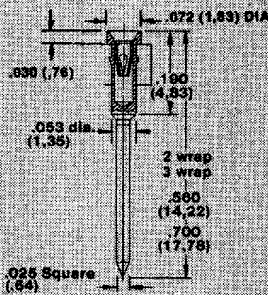

**SKETCH 1**

**SKETCH 2**

**SKETCH 3**

**Plating:** Table gives plating specifications by Termination Type and suffix Part Numbering of products using collet style pins.

Termination Type	Part No. Suffix	Specifications
Solder Tail	-10T	Contact: 100μ (2,54μm) tin minimum per MIL-T-10727 over 50μ (1,27μm) nickel per QQN-290. Body: 200μ (5,08μm) tin per MIL-T-10727 over 100μ (2,54μm) nickel per QQN-290.
	-10	Contact: 10μ (0,254μm) gold minimum per MIL-G-45204 over 50μ (1,27μm) nickel per QQN-290. Body: 200μ (5,08μm) tin per MIL-T-10727 over 100μ (2,54μm) nickel per QQN-290.
	-10H	Contact: 30μ (0,76μm) gold minimum per MIL-G-45204 over 50μ (1,27μm) nickel per QQN-290. Body: 200μ (5,08μm) tin per MIL-T-10727 over 100μ (2,54μm) nickel per QQN-290.
	-11	Contact: 10μ (0,254μm) gold minimum per MIL-G-45204 over 50μ (1,27μm) nickel per QQN-290. Body: 10μ (0,254μm) gold minimum per MIL-G-45204 over 100μ (2,54μm) nickel per QQN-290.
	-11H	Contact: 30μ (0,76μm) gold minimum per MIL-G-45204 over 50μ (1,27μm) nickel per QQN-290. Body: 10μ (0,254μm) gold minimum per MIL-G-45204 over 100μ (2,54μm) nickel per QQN-290.
Wire Wrap	-30	Contact: 30μ (0,76μm) gold minimum per MIL-G-45204 over 50μ (1,27μm) nickel per QQN-290. Body: 200μ (5,08μm) tin per MIL-T-10727 over 100μ (2,54μm) nickel per QQN-290.
	-20	Contact: 30μ (0,76μm) gold minimum per MIL-G-45204 over 50μ (1,27μm) nickel per QQN-290. Body: 200μ (5,08μm) tin per MIL-T-10727 over 100μ (2,54μm) nickel per QQN-290.
	-31	Contact: 30μ (0,76μm) gold minimum per MIL-G-45204 over 50μ (1,27μm) nickel per QQN-290. Body: 10μ (0,254μm) gold minimum per MIL-G-45204 over 100μ (2,54μm) nickel per QQN-290.
	-21	Contact: 30μ (0,76μm) gold minimum per MIL-G-45204 over 50μ (1,27μm) nickel per QQN-290. Body: 10μ (0,254μm) gold minimum per MIL-G-45204 over 100μ (2,54μm) nickel per QQN-290.