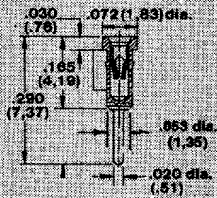

**SKETCH 1**

**SKETCH 2**

**SKETCH 3**

**Plating:** Table gives plating specifications by Termination Type and suffix Part Numbering of products using collet style pins.

Termination Type	Part No. Suffix	Specifications
Solder Tail	-10T	Contact: 100μ (2,54μm) tin minimum per MIL-T-10727 over 50μ (1,27μm) nickel per QQN-290. Body: 200μ (5,08μm) tin per MIL-T-10727 over 100μ (2,54μm) nickel per QQN-290.
	-10	Contact: 10μ (0,254μm) gold minimum per MIL-G-45204 over 50μ (1,27μm) nickel per QQN-290. Body: 200μ (5,08μm) tin per MIL-T-10727 over 100μ (2,54μm) nickel per QQN-290.
	-10H	Contact: 30μ (0,76μm) gold minimum per MIL-G-45204 over 50μ (1,27μm) nickel per QQN-290. Body: 200μ (5,08μm) tin per MIL-T-10727 over 100μ (2,54μm) nickel per QQN-290.
	-11	Contact: 10μ (0,254μm) gold minimum per MIL-G-45204 over 50μ (1,27μm) nickel per QQN-290. Body: 10μ (0,254μm) gold minimum per MIL-G-45204 over 100μ (2,54μm) nickel per QQN-290.
	-11H	Contact: 30μ (0,76μm) gold minimum per MIL-G-45204 over 50μ (1,27μm) nickel per QQN-290. Body: 10μ (0,254μm) gold minimum per MIL-G-45204 over 100μ (2,54μm) nickel per QQN-290.
Wire Wrap	-30	Contact: 30μ (0,76μm) gold minimum per MIL-G-45204 over 50μ (1,27μm) nickel per QQN-290. Body: 200μ (5,08μm) tin per MIL-T-10727 over 100μ (2,54μm) nickel per QQN-290.
	-20	Contact: 30μ (0,76μm) gold minimum per MIL-G-45204 over 50μ (1,27μm) nickel per QQN-290. Body: 200μ (5,08μm) tin per MIL-T-10727 over 100μ (2,54μm) nickel per QQN-290.
	-31	Contact: 30μ (0,76μm) gold minimum per MIL-G-45204 over 50μ (1,27μm) nickel per QQN-290. Body: 10μ (0,254μm) gold minimum per MIL-G-45204 over 100μ (2,54μm) nickel per QQN-290.
	-21	Contact: 30μ (0,76μm) gold minimum per MIL-G-45204 over 50μ (1,27μm) nickel per QQN-290. Body: 10μ (0,254μm) gold minimum per MIL-G-45204 over 100μ (2,54μm) nickel per QQN-290.