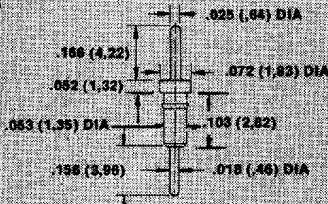

**SKETCH 1**

**SKETCH 2**

**SKETCH 3**

**Plating:** Table gives plating specifications by Termination Type and suffix Part Numbering of products using collet style pins.

Termination Type	Part No. Suffix	Specifications
Solder Tail	-10T	Contact: 100μ (2,54μm) tin minimum per MIL-T-10727 over 50μ (1,27μm) nickel per QQN-290. Body: 200μ (5,08μm) tin per MIL-T-10727 over 100μ (2,54μm) nickel per QQN-290.
	-10	Contact: 10μ (0,254μm) gold minimum per MIL-G-45204 over 50μ (1,27μm) nickel per QQN-290. Body: 200μ (5,08μm) tin per MIL-T-10727 over 100μ (2,54μm) nickel per QQN-290.
	-10H	Contact: 30μ (0,76μm) gold minimum per MIL-G-45204 over 50μ (1,27μm) nickel per QQN-290. Body: 200μ (5,08μm) tin per MIL-T-10727 over 100μ (2,54μm) nickel per QQN-290.
	-11	Contact: 10μ (0,254μm) gold minimum per MIL-G-45204 over 50μ (1,27μm) nickel per QQN-290. Body: 10μ (0,254μm) gold minimum per MIL-G-45204 over 100μ (2,54μm) nickel per QQN-290.
	-11H	Contact: 30μ (0,76μm) gold minimum per MIL-G-45204 over 50μ (1,27μm) nickel per QQN-290. Body: 10μ (0,254μm) gold minimum per MIL-G-45204 over 100μ (2,54μm) nickel per QQN-290.
Wire Wrap	-30	Contact: 30μ (0,76μm) gold minimum per MIL-G-45204 over 50μ (1,27μm) nickel per QQN-290. Body: 200μ (5,08μm) tin per MIL-T-10727 over 100μ (2,54μm) nickel per QQN-290.
	-20	Contact: 30μ (0,76μm) gold minimum per MIL-G-45204 over 50μ (1,27μm) nickel per QQN-290. Body: 200μ (5,08μm) tin per MIL-T-10727 over 100μ (2,54μm) nickel per QQN-290.
	-31	Contact: 30μ (0,76μm) gold minimum per MIL-G-45204 over 50μ (1,27μm) nickel per QQN-290. Body: 10μ (0,254μm) gold minimum per MIL-G-45204 over 100μ (2,54μm) nickel per QQN-290.
	-21	Contact: 30μ (0,76μm) gold minimum per MIL-G-45204 over 50μ (1,27μm) nickel per QQN-290. Body: 10μ (0,254μm) gold minimum per MIL-G-45204 over 100μ (2,54μm) nickel per QQN-290.