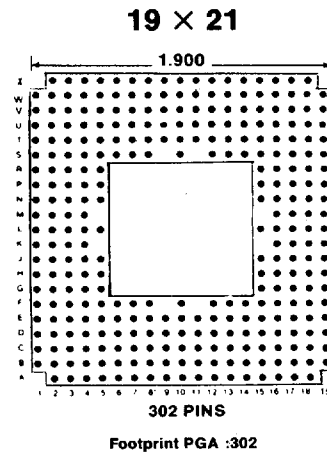

Footprint 18006

180 PINS

Footprint 18007

233 PINS

Footprint 18008

P.O. Box 130,  
Frenchtown, NJ 08825  
Phone 1-908-996-6841  
FAX 908-996-3891

20

Unit 3, Furtho Court, Towcester Rd., Old Stratford  
Milton Keynes, England MK19 6AQ  
Telephone: +44-908-260007  
Fax: +44-908-260008