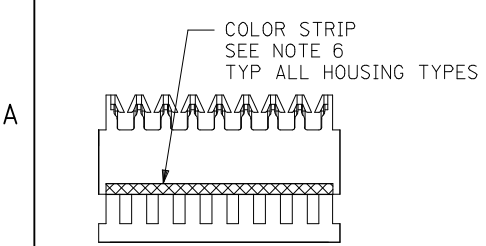

FACTORY I.D.
EC NO: UCP2009-2029
DRWN:MKIPPER 2009/02/25
CHKD:SSOUSEK 2009/02/25
APPR:FSMITH 2009/02/26
AZ7

QUALITY SYMBOLS	DESCRIPTION
	=0
	=0

GENERAL TOLERANCES (UNLESS SPECIFIED)		
	mm	INCH
4 PLACES	± ---	± ---
3 PLACES	± ---	± ---
2 PLACES	± ---	± ---
1 PLACE	± ---	± ---
ANGULAR ±1/2°		
DRAFT WHERE APPLICABLE MUST REMAIN WITHIN DIMENSIONS		

DIMENSION STYLE	
MM/IN	
DRAWN BY	DATE
SAMIEC	2004/04/13
CHECKED BY	DATE
SAMIEC	2004/04/13
APPROVED BY	DATE
MARGULIS	2004/04/13
MATERIAL NO.	
SEE CHART	

SCALE	DESIGN UNITS	THIRD ANGLE PROJECTION	
---	INCH		
TITLE			
KK 100 IDT CONNECTOR ASSEMBLY			
MOLEX INCORPORATED			
DOCUMENT NO.			SHEET NO.
SD-7720-001			2 OF *
THIS DRAWING CONTAINS INFORMATION THAT IS PROPRIETARY TO MOLEX INCORPORATED AND SHOULD NOT BE USED WITHOUT WRITTEN PERMISSION