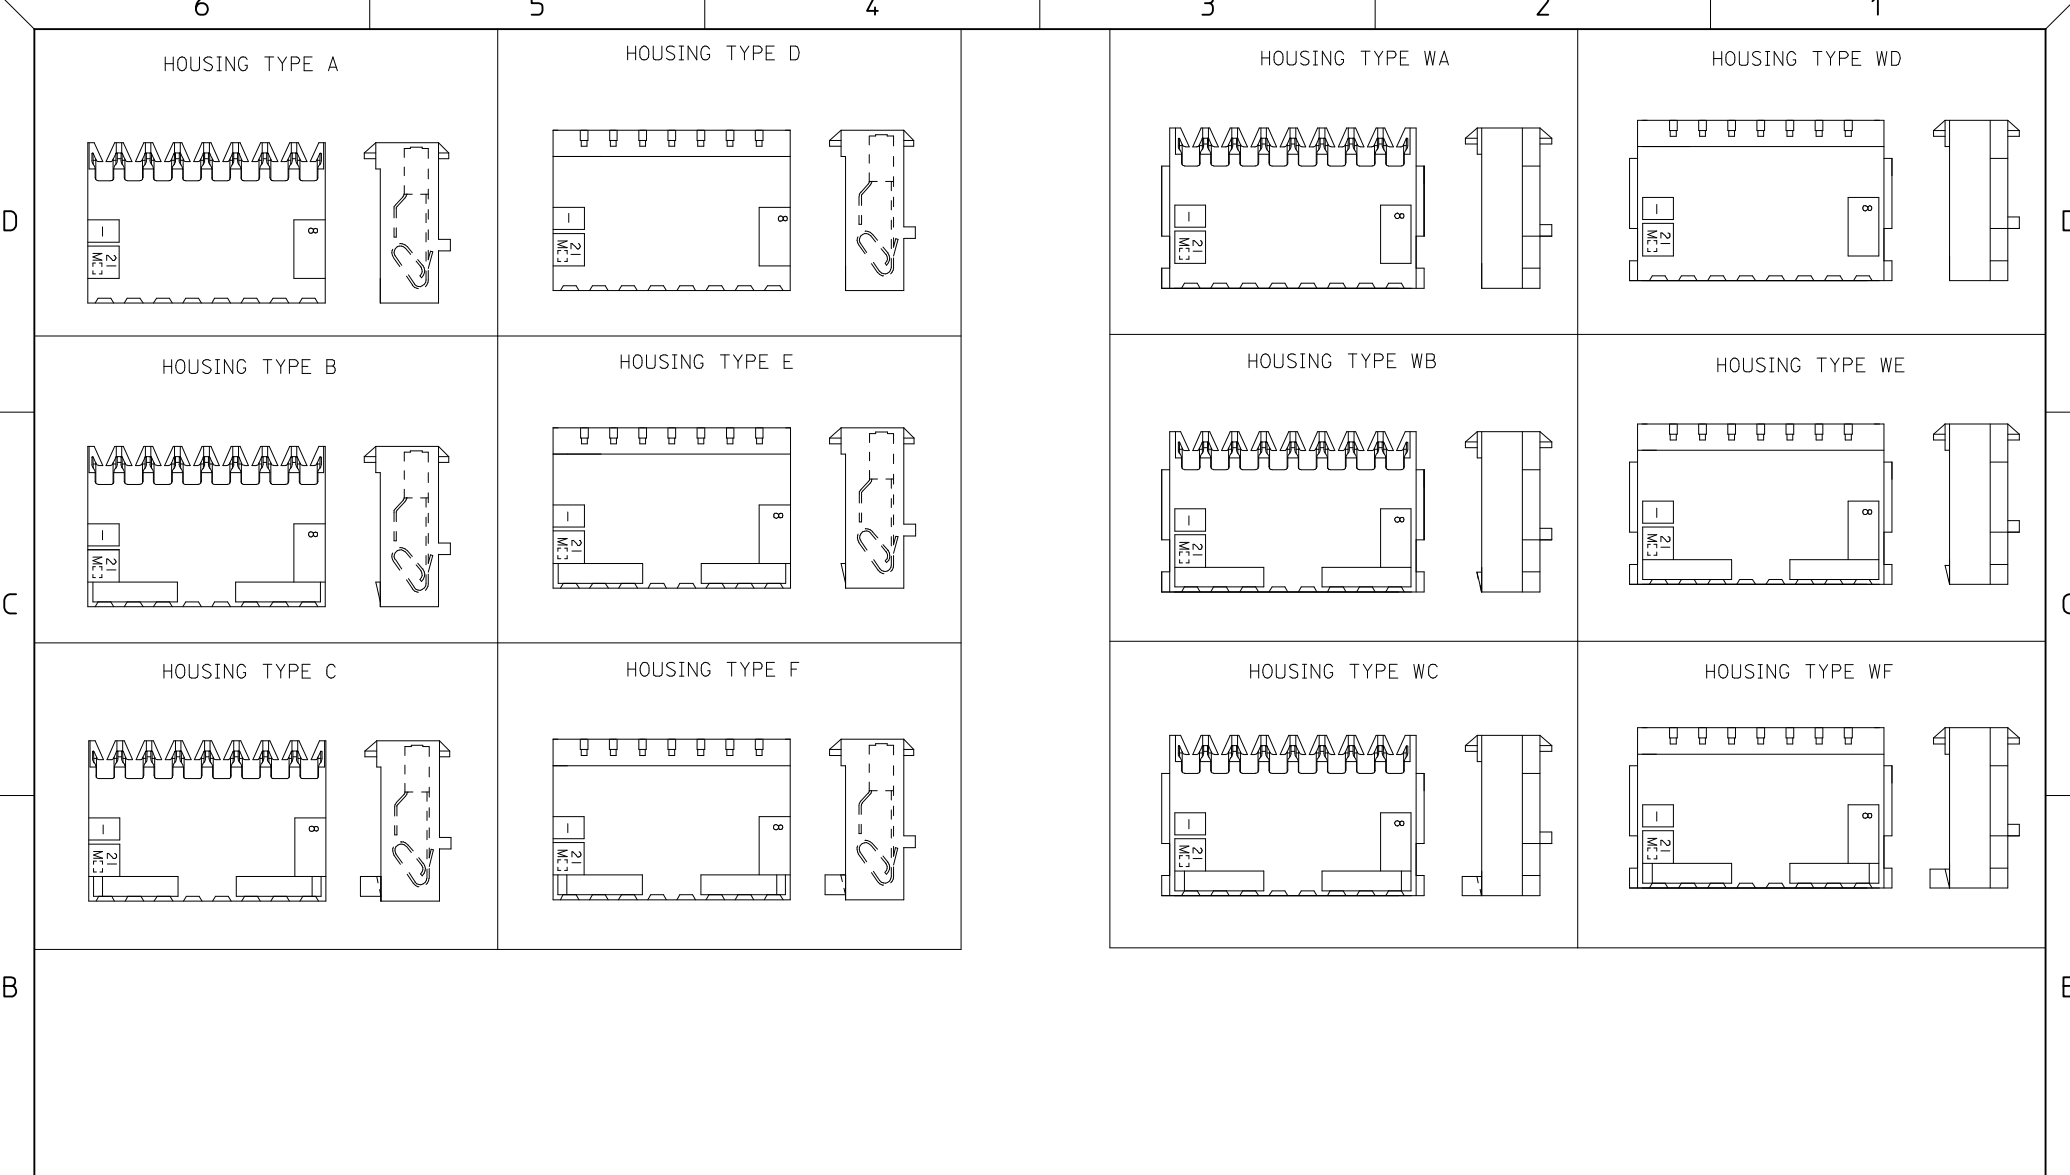

SHEET NO.
1 OF *

FACTORY I.D.
 EC NO: UCP2009-2029
 DRWN:MKIPPER 2009/02/25
 CHKD:SSOUSEK 2009/02/25
 APPR:FSMITH 2009/02/26
AZ7

QUALITY SYMBOLS	DESCRIPTION
	=0
	=0

GENERAL TOLERANCES (UNLESS SPECIFIED)		
	mm	INCH
4 PLACES	± ---	± ---
3 PLACES	± ---	± ---
2 PLACES	± ---	± ---
1 PLACE	± ---	± ---
ANGULAR ±1/2°		
DRAFT WHERE APPLICABLE MUST REMAIN WITHIN DIMENSIONS		