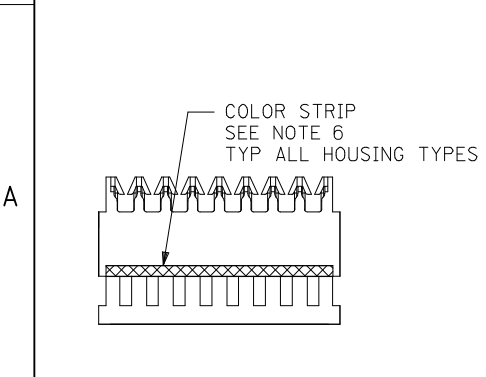

FACTORY I.D.
EC NO: UCP2009-2029
DRWN:MKIPPER 2009/02/25
CHKD:SSOUSEK 2009/02/25
APPR:FSMITH 2009/02/26
AZ7

QUALITY SYMBOLS	= 0
	= 0
REV	DESCRIPTION

GENERAL TOLERANCES (UNLESS SPECIFIED)		
	mm	INCH
4 PLACES	± ---	± ---
3 PLACES	± ---	± ---
2 PLACES	± ---	± ---
1 PLACE	± ---	± ---
ANGULAR ±1/2°		
DRAFT WHERE APPLICABLE MUST REMAIN WITHIN DIMENSIONS		

DIMENSION STYLE	
MM/IN	
DRAWN BY	DATE
SAMIEC	2004/04/13
CHECKED BY	DATE
SAMIEC	2004/04/13
APPROVED BY	DATE
MARGULIS	2004/04/13
MATERIAL NO.	
SEE CHART	
SIZE	
A	

SCALE	DESIGN UNITS	THIRD ANGLE PROJECTION	
---	INCH		
TITLE			
KK 100 IDT CONNECTOR ASSEMBLY			
MOLEX INCORPORATED			
DOCUMENT NO.		SHEET NO.	
SD-7720-001		2 OF *	
THIS DRAWING CONTAINS INFORMATION THAT IS PROPRIETARY TO MOLEX INCORPORATED AND SHOULD NOT BE USED WITHOUT WRITTEN PERMISSION