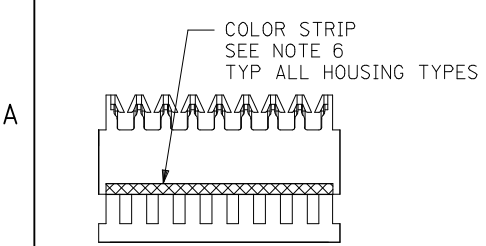

FACTORY I.D.
EC NO: UCP2009-2029
DRWN:MKIPPER 2009/02/25
CHKD:SSOUSEK 2009/02/25
APPR:FSMITH 2009/02/26
REV
AZ7

QUALITY SYMBOLS

=0
=0

GENERAL TOLERANCES (UNLESS SPECIFIED)	
	mm INCH
4 PLACES	± --- ± ---
3 PLACES	± --- ± ---
2 PLACES	± --- ± ---
1 PLACE	± --- ± ---
ANGULAR ±1/2°	
DRAFT WHERE APPLICABLE MUST REMAIN WITHIN DIMENSIONS	

DIMENSION STYLE MM/IN	
DRAWN BY	DATE
SAMIEC	2004/04/13
CHECKED BY	DATE
SAMIEC	2004/04/13
APPROVED BY	DATE
MARGULIS	2004/04/13
MATERIAL NO.	
SEE CHART	
SIZE	
A	

SCALE	DESIGN UNITS	THIRD ANGLE PROJECTION
---	INCH	
TITLE KK 100 IDT CONNECTOR ASSEMBLY		
MOLEX INCORPORATED		
DOCUMENT NO.	SHEET NO.	
SD-7720-001	2 OF *	
THIS DRAWING CONTAINS INFORMATION THAT IS PROPRIETARY TO MOLEX INCORPORATED AND SHOULD NOT BE USED WITHOUT WRITTEN PERMISSION