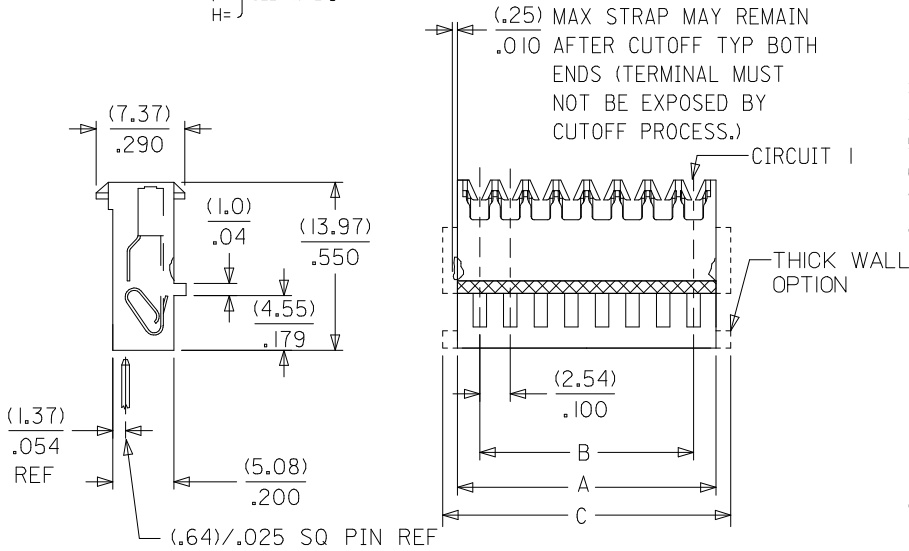

1. MATERIAL: UNFILLED NYLON, UL94V-2, MOLDED MATERIAL (CLEAR)
2. FINISH:
   - (102) OVERALL TIN: (0.00508)/(0.00200 MIN OVER (0.00254)/(0.00100 MIN COPPER.
   - (208) SELECT GOLD: (0.00038)/(0.00015 MIN, * SELECT TIN: (0.00254)/(0.00100 MIN, OVERALL NICKEL UNDERPLATE: (0.00127)/(0.00050 MIN.
   - (228) SELECT GOLD: (0.00076)/(0.00030 MIN, * SELECT TIN: (0.00254)/(0.00100 MIN, OVERALL NICKEL UNDERPLATE: (0.00127)/(0.00050 MIN.
   - (501) OVERALL GOLD: (0.00051)/(0.00020 MIN OVER (0.00076)/(0.00030 MIN NICKEL
   - (502) OVERALL GOLD: (0.00051)/(0.00020 MIN OVER (0.00127)/(0.00050 MIN NICKEL.
   - (503) OVERALL GOLD: (0.00076)/(0.00030 MIN OVER (0.00127)/(0.00050 MIN NICKEL.
   - (P909) OVERALL TIN: (0.00254)/(0.00100 MIN. *THE PRIMARY SHIPPING CARTON WILL BE LABELED COMPLIANT TO RoHS DIRECTIVE 2002/95/EC AND ELV ANNEX II OF DIRECTIVE 2000/53/EC*. CARTONS WITHOUT THIS LABEL MAY CONTAIN PRODUCT WITH TIN/LEAD PLATINGS.
3. PRODUCT SPECIFICATION: PS-7720-001
4. PACKAGING: BULK PK-7720-001 SEE CHART
5. THESE HOUSINGS ARE FOR USE WITH SINGLE 22 AWG WIRE TERMINATION ONLY
6. COLOR STRIPE TO RUN LENGTH OF RIB AS SHOWN (SEE CHART FOR COLOR)
7. SEE APPLICATION SPEC SMES-7720-0002 FOR ADDITIONAL INFORMATION.
8. WIRE SPECIFICATIONS: SEE SMES-7720-0002
   (INSUL. DIA (1.52)/(0.060 MAX)
   SLOT SIZE A FOR USE WITH:
   26 AWG SOLID, STRANDED TINNED
   28 AWG SOLID, STRANDED TINNED, AND STRANDED TOPCOAT
   SLOT SIZE H FOR USE WITH:
   24 AWG SOLID, STRANDED TINNED, AND STRANDED TOPCOAT
   26 AWG STRANDED TOPCOAT
   SLOT SIZE F FOR USE WITH:
   22 AWG STRANDED TINNED
9. THIS PART CONFORMS TO CLASS B REQUIREMENTS OF COSMETIC SPECIFICATION PS-45499-002.

NO OF CKTS	DIM A	DIM B	DIM C
2	(5.44) .214	(2.54) .100	(7.59) .299
3	(7.98) .314	(5.08) .200	(10.13) .399
4	(10.52) .414	(7.62) .300	(12.67) .499
5	(13.06) .514	(10.16) .400	(15.21) .599
6	(15.60) .614	(12.70) .500	(17.75) .699
7	(18.14) .714	(15.24) .600	(20.29) .799
8	(20.68) .814	(17.78) .700	(22.23) .899
9	(23.22) .914	(20.30) .800	(25.37) .999
10	(25.76) 1.014	(22.86) .900	(27.91) 1.099
11	(28.30) 1.114	(25.40) 1.000	(30.45) 1.199
12	(30.84) 1.214	(27.94) 1.100	(32.99) 1.299
13	(33.38) 1.314	(30.48) 1.200	(35.53) 1.399
14	(35.92) 1.414	(33.02) 1.300	(38.07) 1.499
15	(38.46) 1.514	(35.56) 1.400	(40.61) 1.599
16	(41.00) 1.614	(38.10) 1.500	(43.15) 1.699
17	(43.54) 1.714	(40.64) 1.600	(45.69) 1.799
18	(46.08) 1.814	(43.18) 1.700	(48.23) 1.899
19	(48.62) 1.914	(45.72) 1.800	(50.77) 1.999
20	(51.16) 2.014	(48.26) 1.900	(53.31) 2.099
21	(53.70) 2.114	(50.80) 2.000	(55.85) 2.199
22	(56.24) 2.214	(53.34) 2.100	(58.39) 2.299
23	(58.78) 2.314	(55.88) 2.200	(60.93) 2.399
24	(61.32) 2.414	(58.42) 2.300	(63.47) 2.499
25	(63.86) 2.514	(60.96) 2.400	(66.01) 2.599
26	(66.40) 2.614	(63.50) 2.500	(68.55) 2.699
27	(68.94) 2.714	(66.04) 2.600	(71.09) 2.799
28	(71.48) 2.814	(68.58) 2.700	(73.63) 2.899

CORRECT HSG. NO.'S
EC NO: UCP2009-2291
DRWN:MKIPPER 2009/04/16
CHKD:SSOUSEK 2009/04/17
APPR:FSM:TH 2009/04/17

QUALITY SYMBOLS
▽=0
◁=0

DESCRIPTION
REV

BA

GENERAL TOLERANCES (UNLESS SPECIFIED)

	mm	INCH
4 PLACES	± ---	± ---
3 PLACES	± ---	± ---
2 PLACES	± ---	± ---
1 PLACE	± ---	± ---

ANGULAR ±1/2°

DRAFT WHERE APPLICABLE MUST REMAIN WITHIN DIMENSIONS

DIMENSION STYLE
MM/IN

SCALE

DESIGN UNITS
INCH

THIRD ANGLE PROJECTION

DRAWN BY
SAMIEC

DATE
2004/04/13

CHECKED BY
SAMIEC

DATE
2004/04/13

APPROVED BY
MARGULIS

DATE
2004/04/13

MATERIAL NO.
SEE CHART

TITLE
KK 100 IDT CONNECTOR ASSEMBLY

MOLEX MOLEX INCORPORATED

DOCUMENT NO.
SD-7720-001

SHEET NO.
1 OF *