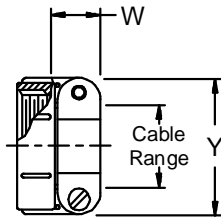

**CONNECTOR
 DESIGNATORS
 A-F-H-L-S
 SELF-LOCKING
 ROTATABLE
 COUPLING**

**TYPE F INDIVIDUAL
 AND/OR OVERALL
 SHIELD TERMINATION**

STYLE 2
 (See Note 1)

STYLE H
 Heavy Duty
 (Table X)

STYLE A
 Medium Duty
 (Table XI)