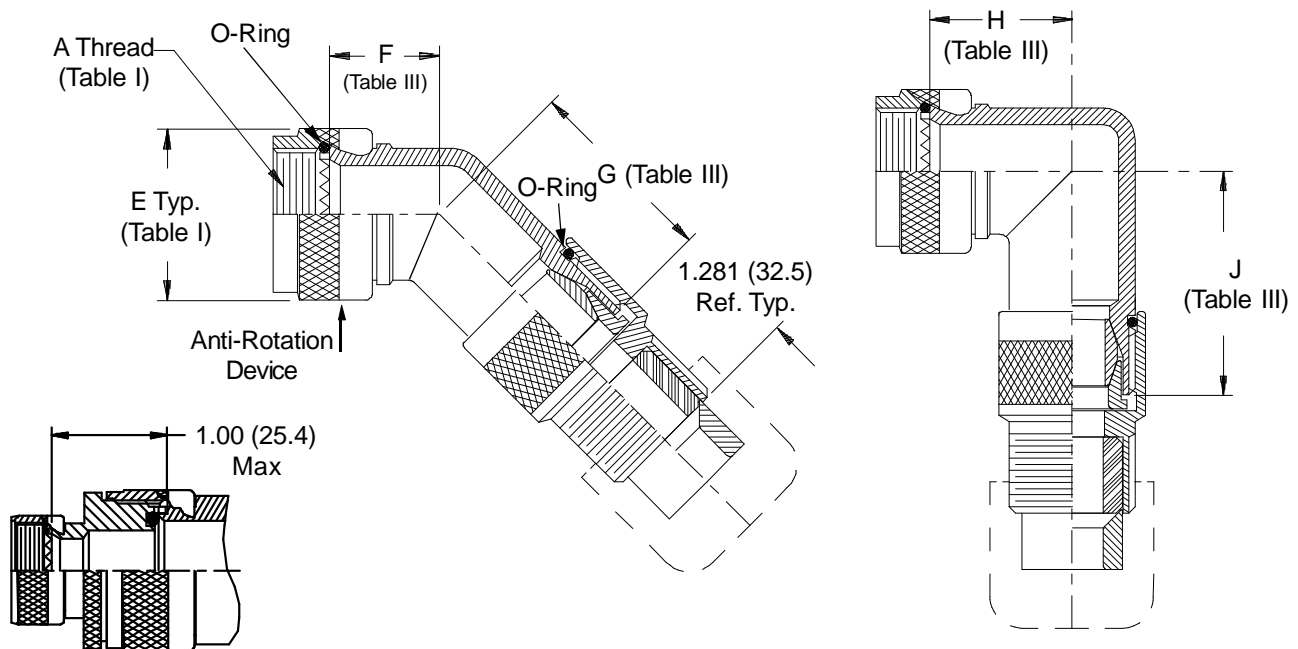

**CONNECTOR
 DESIGNATORS
 A-F-H-L-S
 SELF-LOCKING
 ROTATABLE
 COUPLING**

**TYPE F INDIVIDUAL
 AND/OR OVERALL
 SHIELD TERMINATION**

STYLE 2
 (See Note 1)

STYLE H
 Heavy Duty
 (Table X)

STYLE A
 Medium Duty
 (Table XI)

STYLE M
 Medium Duty
 (Table XI)

STYLE D
 Medium Duty
 (Table XI)