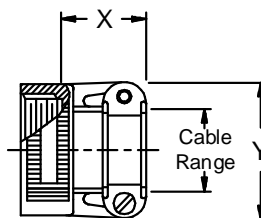

STYLE M
Medium Duty
(Table XI)