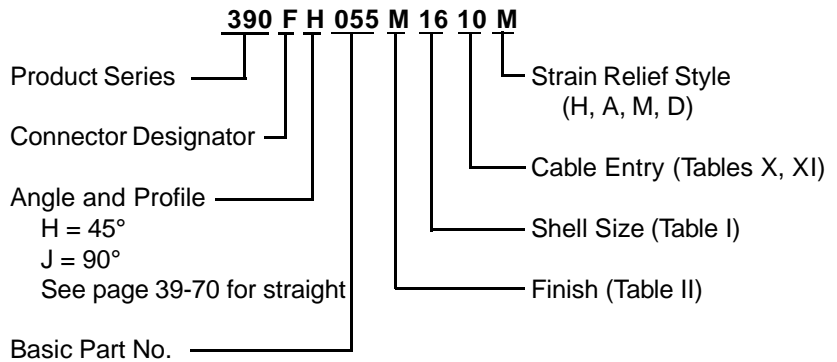

**CONNECTOR
 DESIGNATORS
 A-F-H-L-S
 SELF-LOCKING
 ROTATABLE
 COUPLING**

**TYPE F INDIVIDUAL
 AND/OR OVERALL
 SHIELD TERMINATION**

STYLE 2
 (See Note 1)

STYLE H
 Heavy Duty
 (Table X)

STYLE A
 Medium Duty
 (Table XI)

STYLE M
 Medium Duty
 (Table XI)

STYLE D
 Medium Duty
 (Table XI)