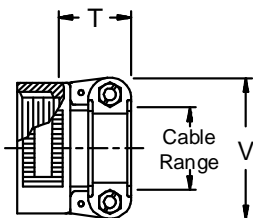

**CONNECTOR
 DESIGNATORS
 A-F-H-L-S
 SELF-LOCKING
 ROTATABLE
 COUPLING**

**TYPE F INDIVIDUAL
 AND/OR OVERALL
 SHIELD TERMINATION**

STYLE 2
 (See Note 1)

STYLE H
 Heavy Duty
 (Table X)

STYLE A
 Medium Duty
 (Table XI)